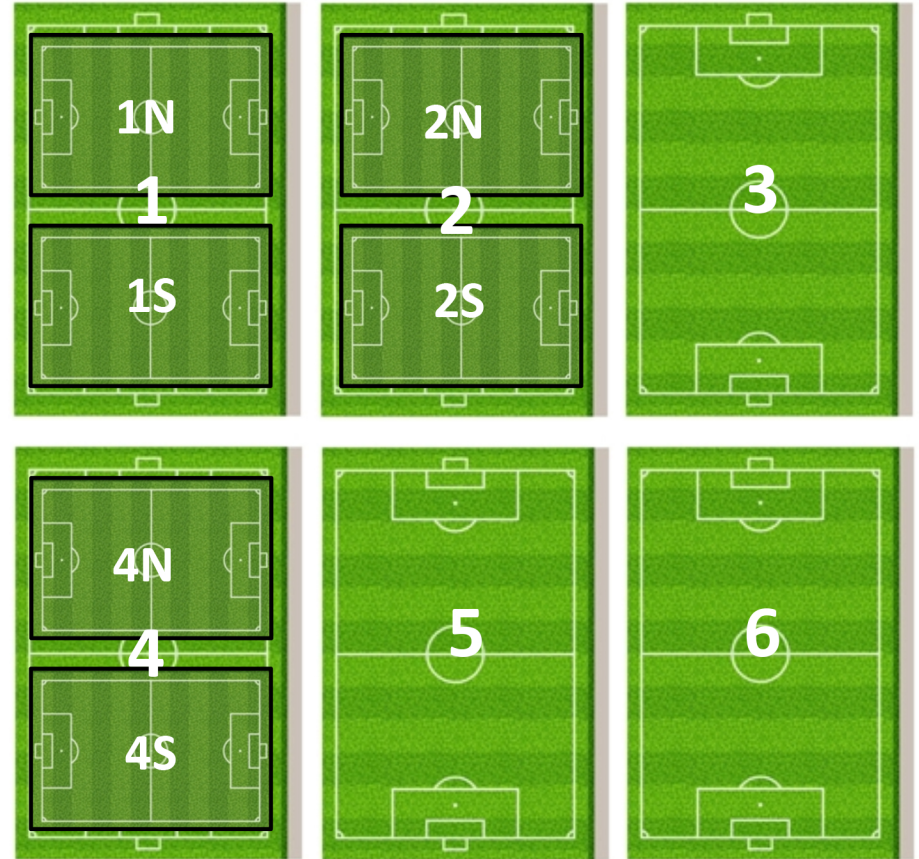

**Fairview Soccer Park**  
[3671 County Road 317, McKinney TX 75069](https://www.google.com/maps/place/3671+County+Road+317,+McKinney+TX+75069)

**Field Layout / Numbering Note:**  
 All Full-Sized fields (11v11) are convertible to small-sided fields. When playing 7v7 or 9v9, the fields will be laid out and numbered like Field #6 above (North & South)