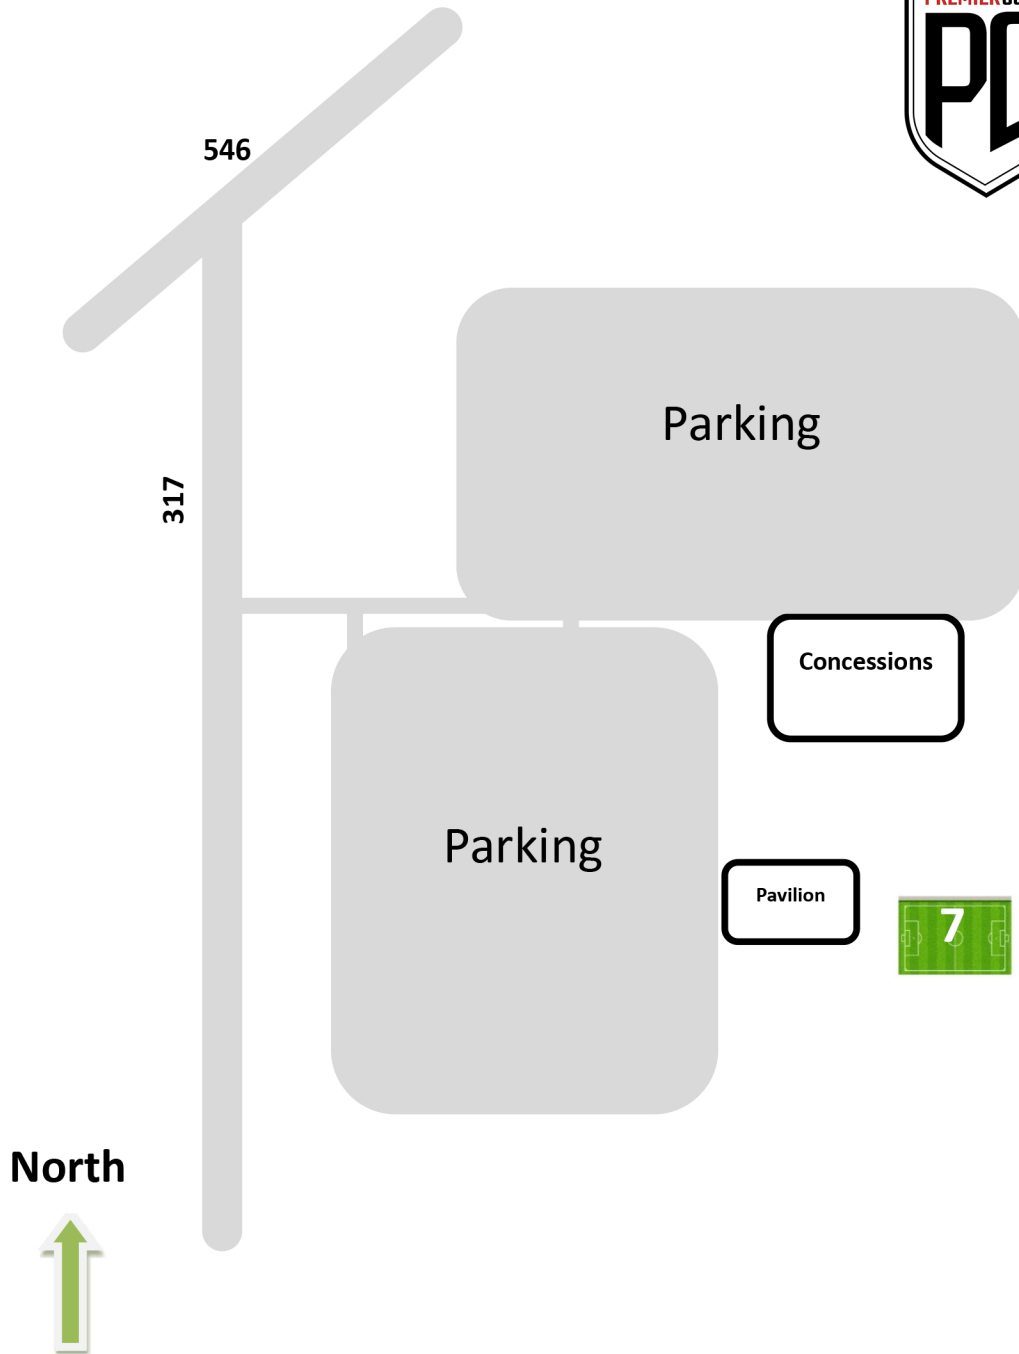

**Fairview Soccer Park**  
[3671 County Road 317, McKinney TX 75069](https://www.google.com/maps/place/3671+County+Road+317,+McKinney+TX+75069)

**Field Layout / Numbering Note:**  
 All Full-Sized fields (11v11) are convertible to small-sided fields. When playing 7v7 or 9v9, the fields will be laid out and numbered like Field #6 above (North & South)