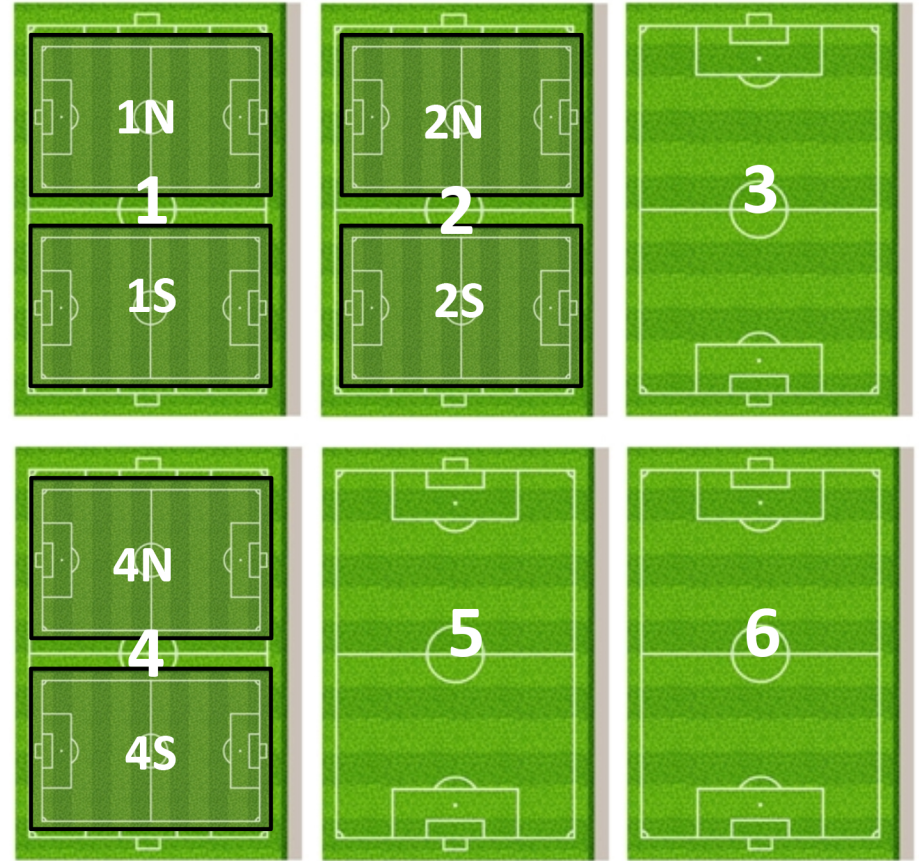

**Fairview Soccer Park**  
[3671 County Road 317, McKinney TX 75069](https://www.google.com/maps/place/3671+County+Road+317,+McKinney,TX+75069)

**Field Layout / Numbering Note:**  
 All Full-Sized fields (11v11) are convertible to small-sided fields. When playing 7v7 or 9v9, the fields will be laid out and numbered like Field #6 above (North & South)