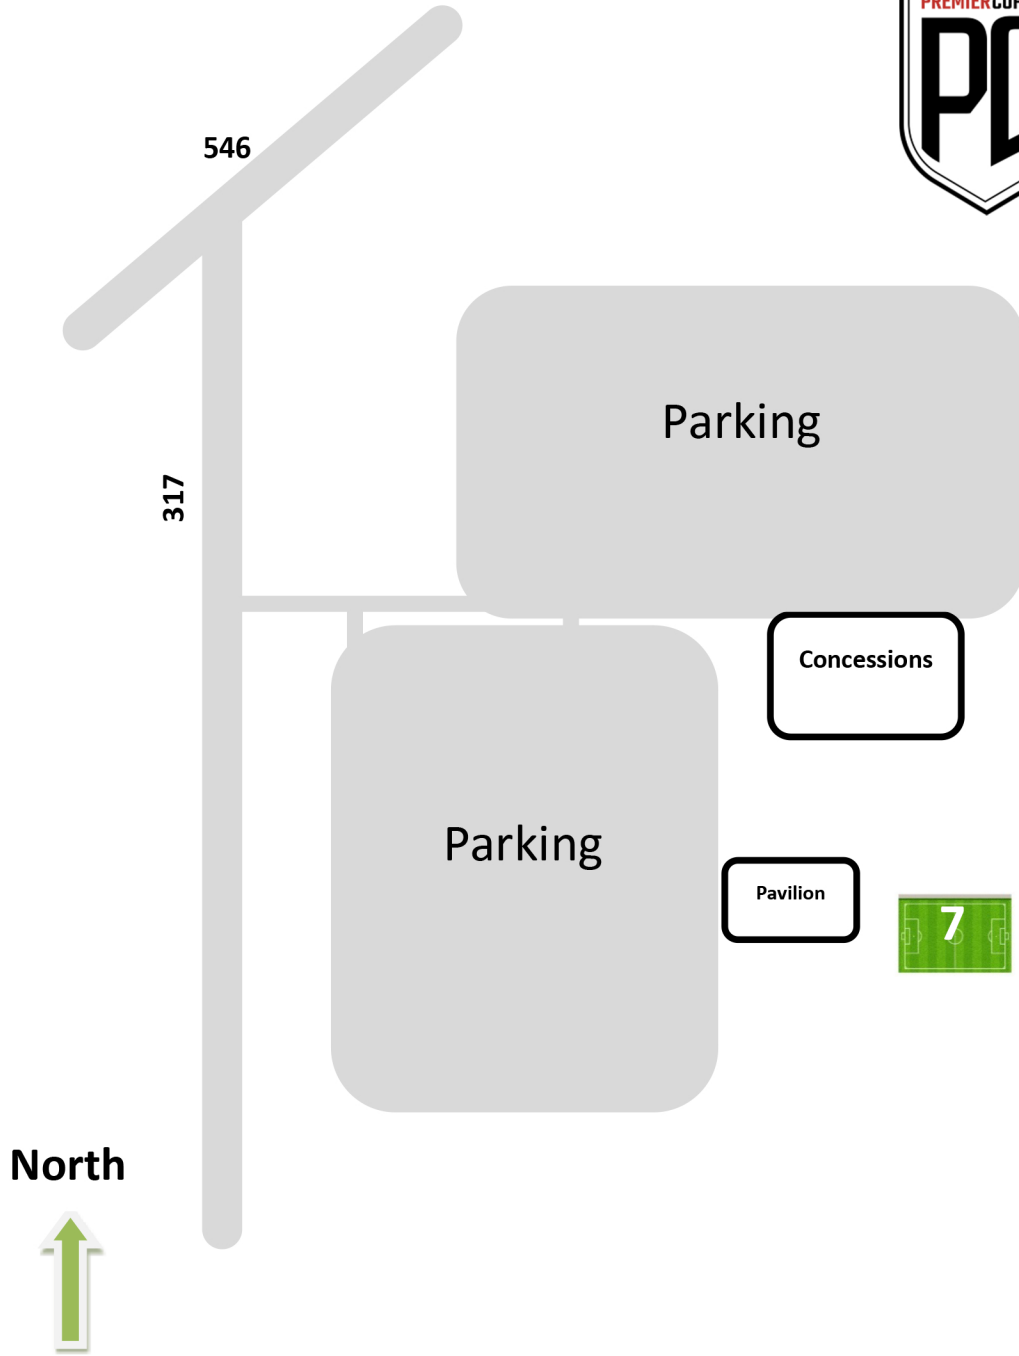

**Fairview Soccer Park**  
[3671 County Road 317, McKinney TX 75069](https://www.google.com/maps/place/3671+County+Road+317,+McKinney,TX+75069)

**Field Layout / Numbering Note:**  
 All Full-Sized fields (11v11) are convertible to small-sided fields. When playing 7v7 or 9v9, the fields will be laid out and numbered like Field #6 above (North & South)