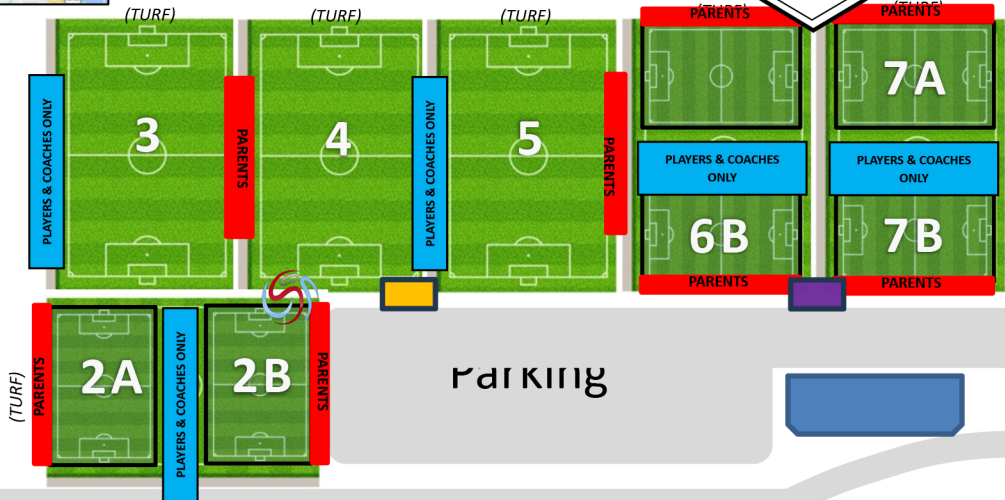

**BEACON PARK FIELDS at
FORD Sports Village**
[4220 E Melissa Rd, Melissa, TX 75454](https://www.fordsportsvillage.com)

**ALTERNATIVE
PARKING
AREA:**
*Located in the East
side parking lot of
the High School
football stadium.*

North

Valley Run Rd.

-  ENTRY FIELDS 2 - 5
-  ENTRY FIELDS 6 - 7
-  EVENT HEADQUARTERS

E. Melissa Rd