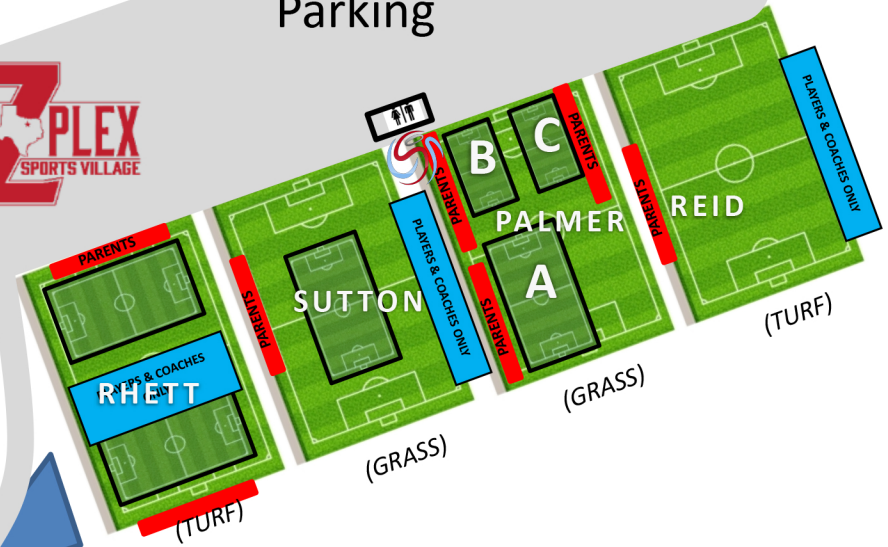

**BEACON PARK FIELDS at
FORD Sports Village**
[4220 E Melissa Rd, Melissa, TX 75454](https://www.fordsportsvillage.com)

**ALTERNATIVE
PARKING
AREA:**
*Located in the East
side parking lot of
the High School
football stadium.*

North

Valley Run Rd.

-  ENTRY FIELDS 2 - 5
-  ENTRY FIELDS 6 - 7
-  EVENT HEADQUARTERS

E. Melissa Rd