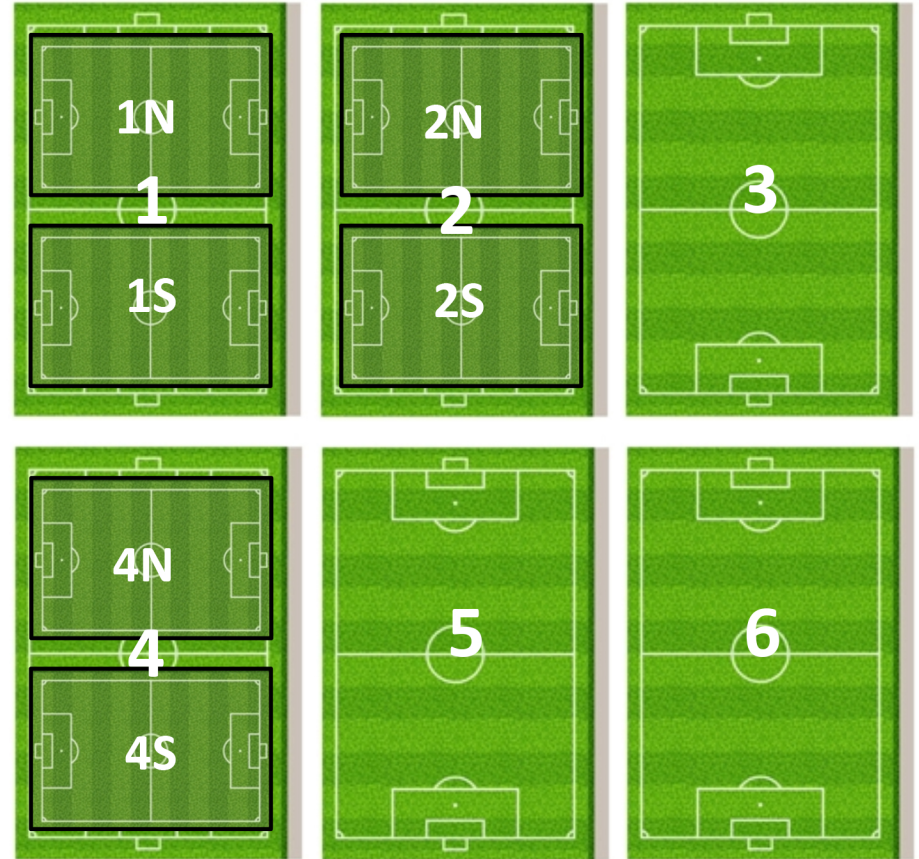

**Fairview Soccer Park**  
[3671 County Road 317, McKinney TX 75069](https://www.google.com/maps/place/3671+County+Road+317,+McKinney+TX+75069)

**Field Layout / Numbering Note:**  
All Full-Sized fields (11v11) are convertible to small-sided fields. When playing 7v7 or 9v9, the fields will be laid out and numbered like Field #6 above (North & South)