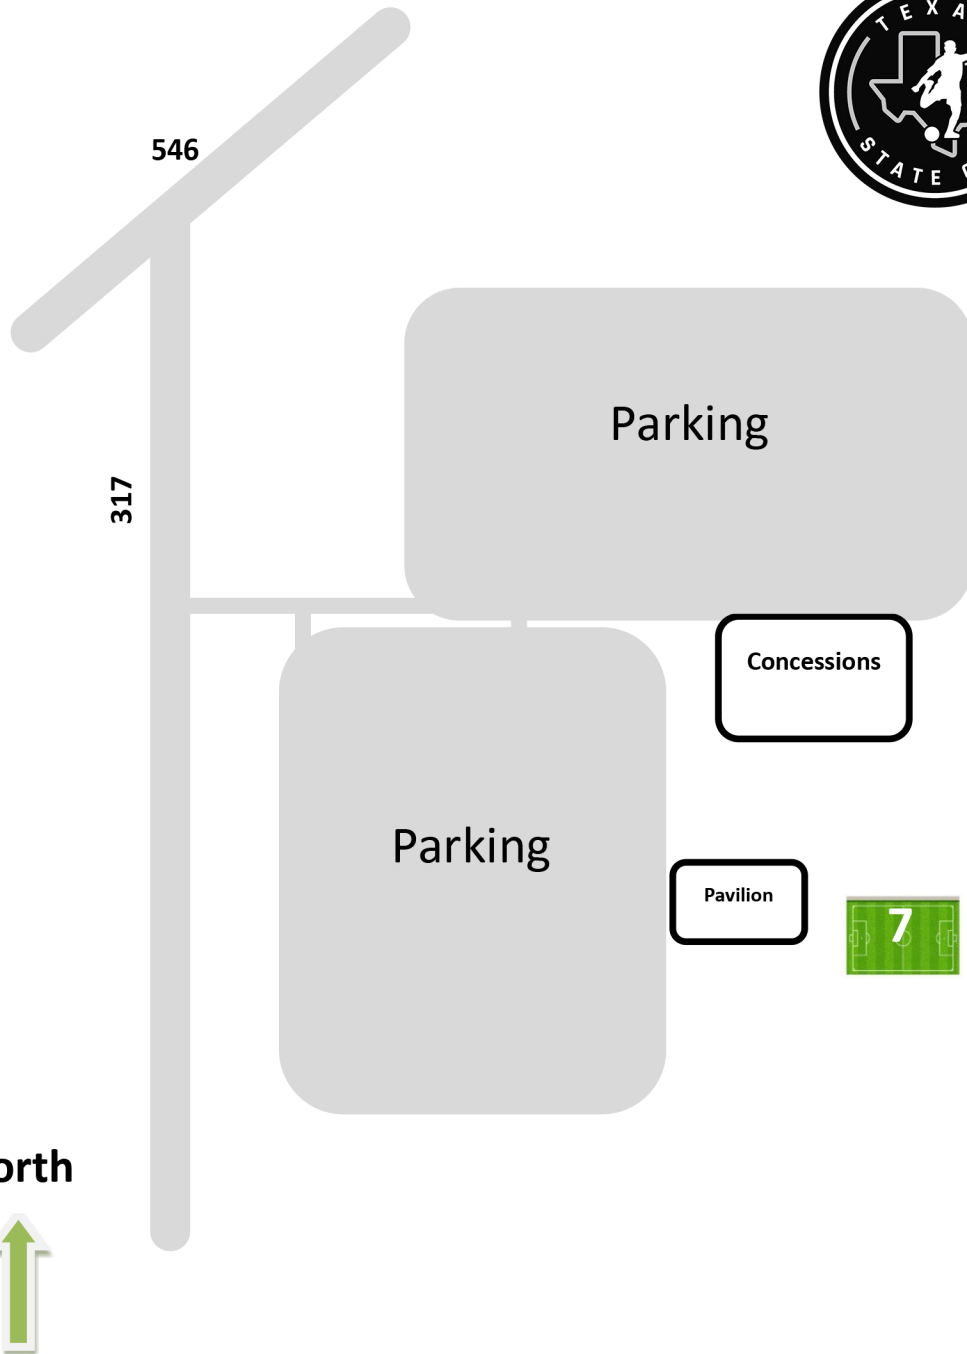

**Fairview Soccer Park**  
[3671 County Road 317, McKinney TX 75069](https://www.google.com/maps/place/3671+County+Road+317,+McKinney+TX+75069)

**Field Layout / Numbering Note:**  
All Full-Sized fields (11v11) are convertible to small-sided fields. When playing 7v7 or 9v9, the fields will be laid out and numbered like Field #6 above (North & South)