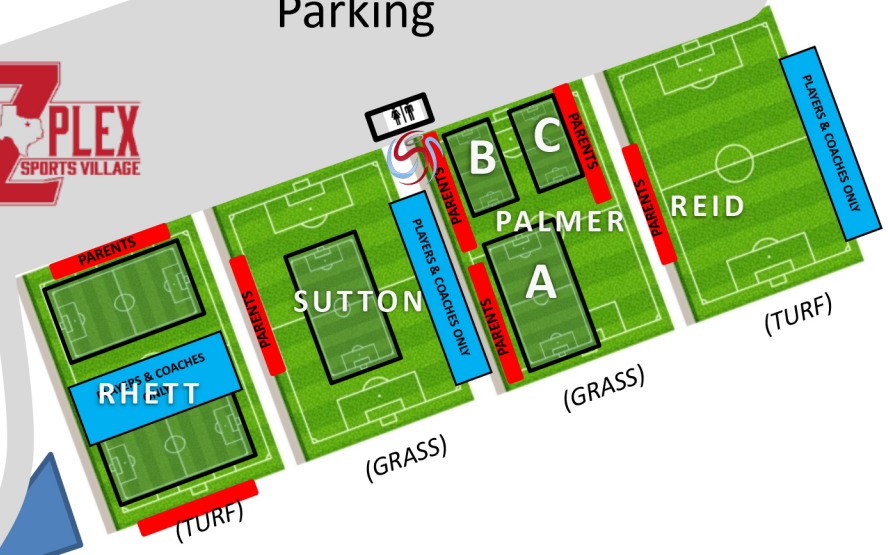

**BEACON PARK FIELDS at
FORD Sports Village**
[4220 E Melissa Rd, Melissa, TX 75454](https://www.fordsportsvillage.com)

**ALTERNATIVE
PARKING
AREA:**
*Located in the East
side parking lot of
the High School
football stadium.*

Valley Run Rd.

-  ENTRY FIELDS 2 - 5
-  ENTRY FIELDS 6 - 7
-  EVENT HEADQUARTERS

E. Melissa Rd