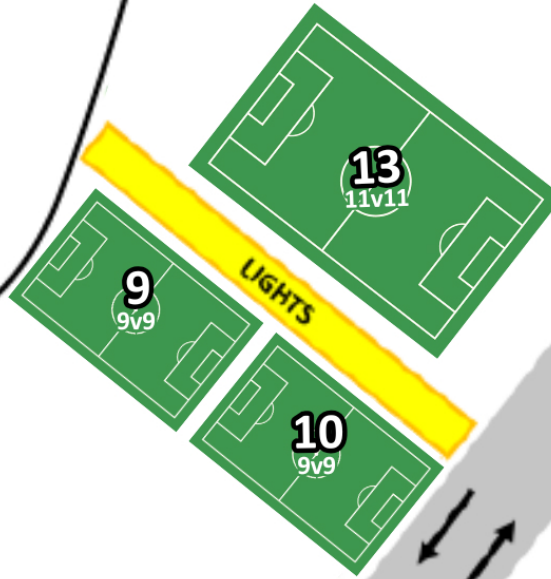

PLANO

4401 14th Street
Plano, TX 75074

OUTDOOR TRAINING

PARKING

Clubhouse