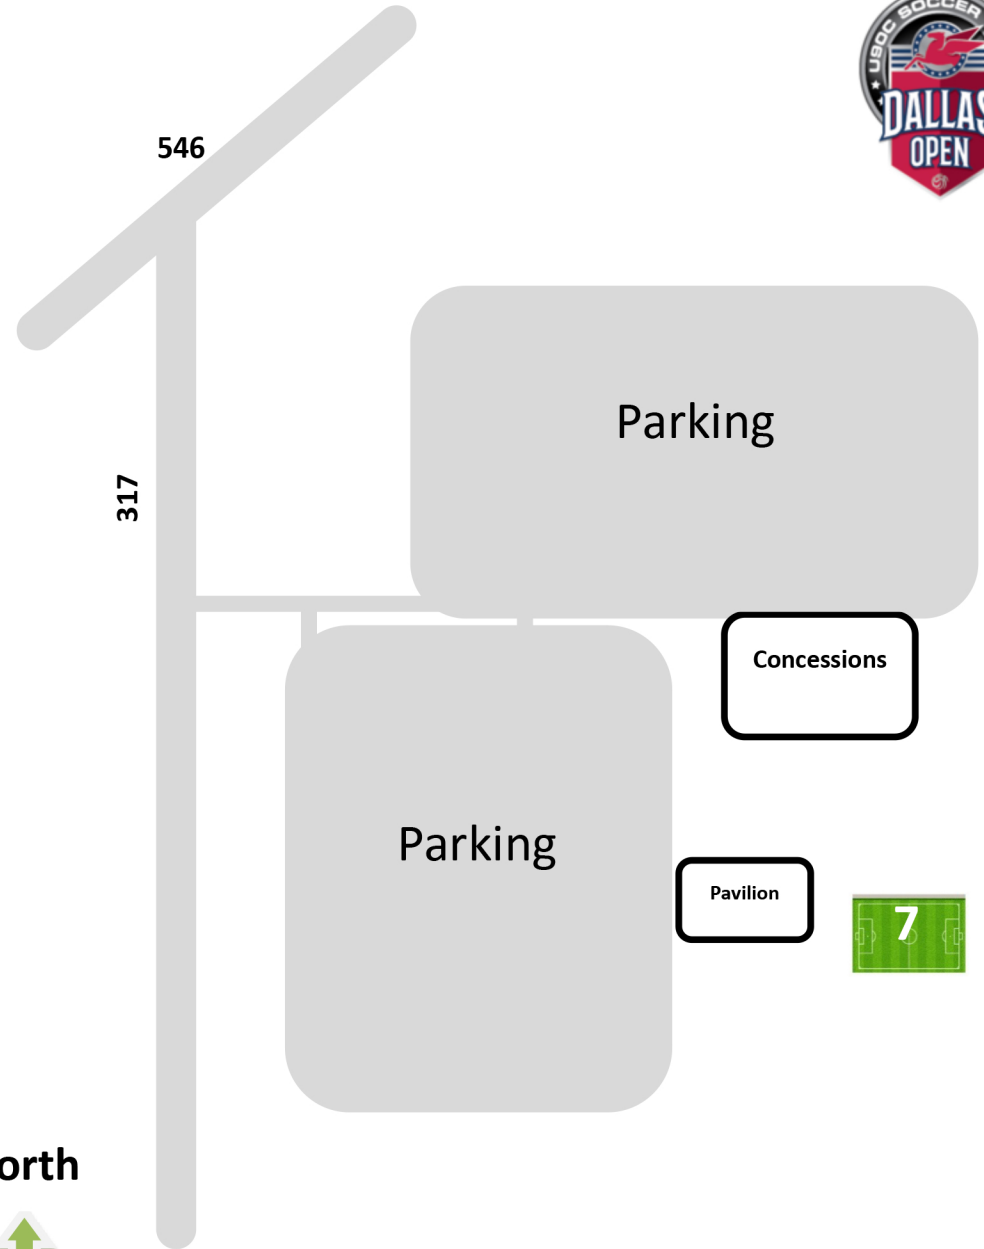

Fairview Soccer Park
[3671 County Road 317, McKinney TX 75069](https://www.google.com/maps/place/3671+County+Road+317,+McKinney+TX+75069)

Field Layout / Numbering Note:
All Full-Sized fields (11v11) are convertible to small-sided fields. When playing 7v7 or 9v9, the fields will be laid out and numbered like Field #6 above (North & South)