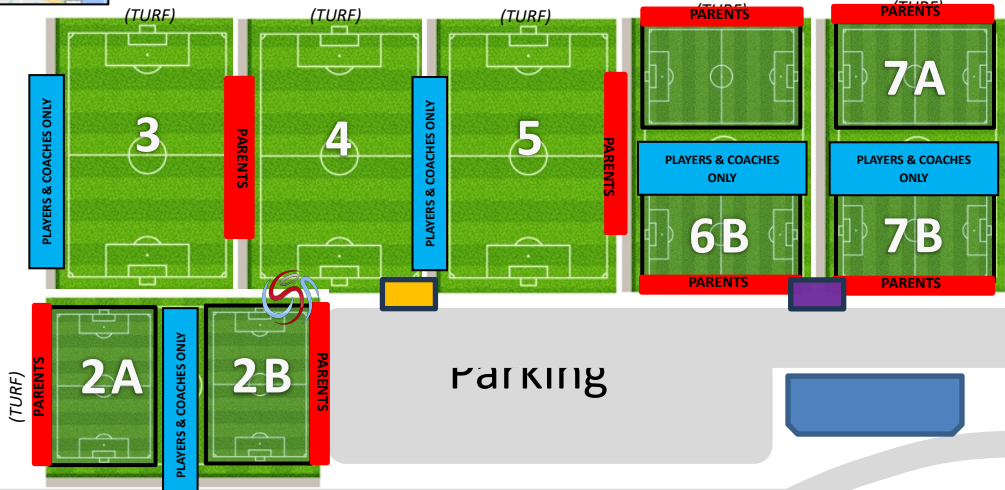

**BEACON PARK FIELDS at  
FORD Sports Village**  
[4220 E Melissa Rd, Melissa, TX 75454](https://www.fordsportsvillage.com)

**ALTERNATIVE  
PARKING  
AREA:**  
*Located in the East  
side parking lot of  
the High School  
football stadium.*

Valley Run Rd.

-  ENTRY FIELDS 2 - 5
-  ENTRY FIELDS 6 - 7
-  EVENT HEADQUARTERS

**\*PLEASE NOTE:**  
The facility will be charging \$10.00  
per spectator (per day) Gate Fee. (12

*\*ALL Fields with small-sided field markings*