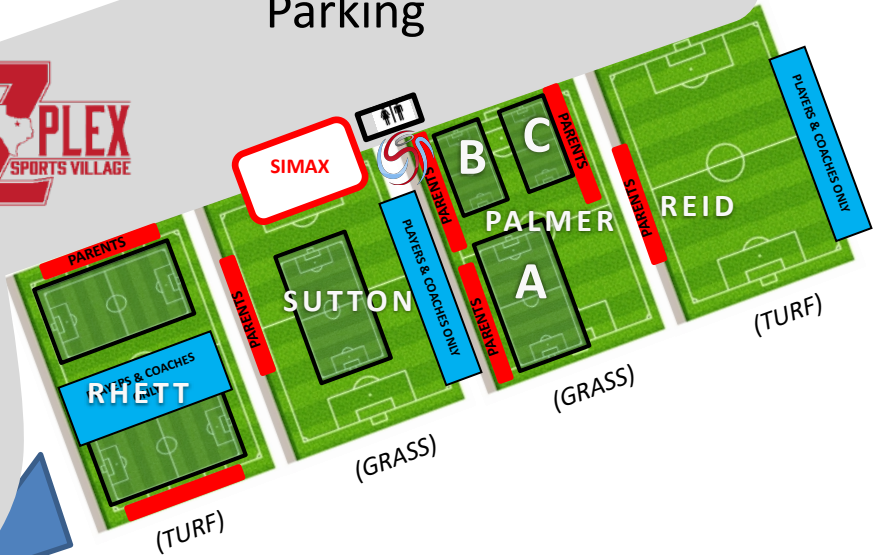

**BEACON PARK FIELDS at  
FORD Sports Village**  
[4220 E Melissa Rd, Melissa, TX 75454](https://www.fordsportsvillage.com)

**ALTERNATIVE  
PARKING  
AREA:**  
*Located in the East  
side parking lot of  
the High School  
football stadium.*

Valley Run Rd.

-  ENTRY FIELDS 2 - 5
-  ENTRY FIELDS 6 - 7
-  EVENT HEADQUARTERS

**\*PLEASE NOTE:**  
The facility will be charging \$10.00  
per spectator (per day) Gate Fee. (12

*\*ALL Fields with small-sided field markings*