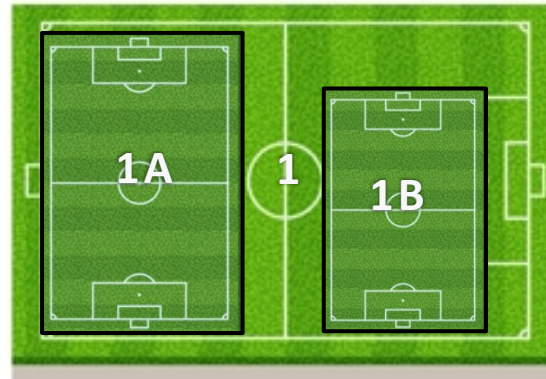

Texas Spurs Park 1

[2005 Estates Pkwy, Allen, TX 75002](#)

75 – Central Expwy.

Estates Pkwy

Field Layout / Numbering Note:
The Full-Sized field (11v11) is convertible to small-sided fields. When playing 7v7 or 9v9, the fields will be laid out and numbered like Field #1 above (A & B)