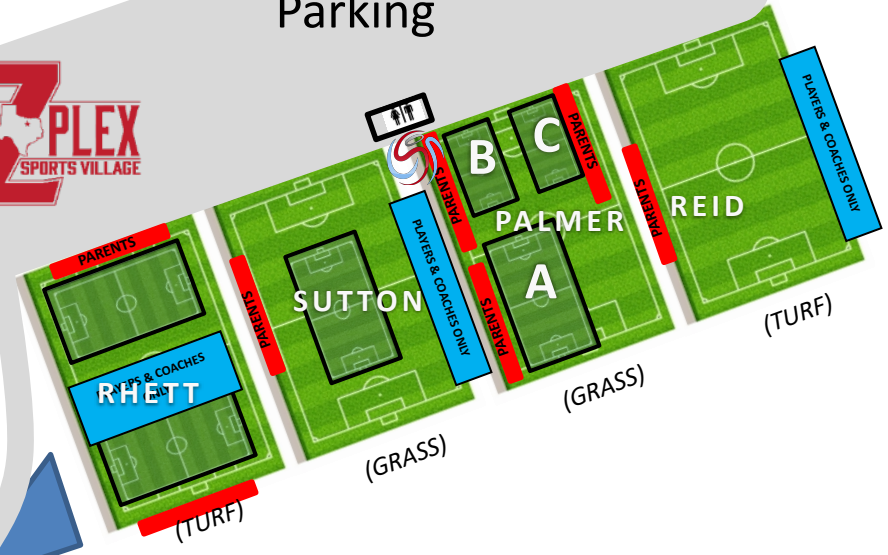

BEACON PARK FIELDS at FORD Sports Village
[4220 E Melissa Rd, Melissa, TX 75454](https://www.fordsportsvillage.com)

ALTERNATIVE PARKING AREA:
Located in the East side parking lot of the High School football stadium.

Valley Run Rd.

-  ENTRY FIELDS 2 - 5
-  ENTRY FIELDS 6 - 7
-  EVENT HEADQUARTERS

E. Melissa Rd