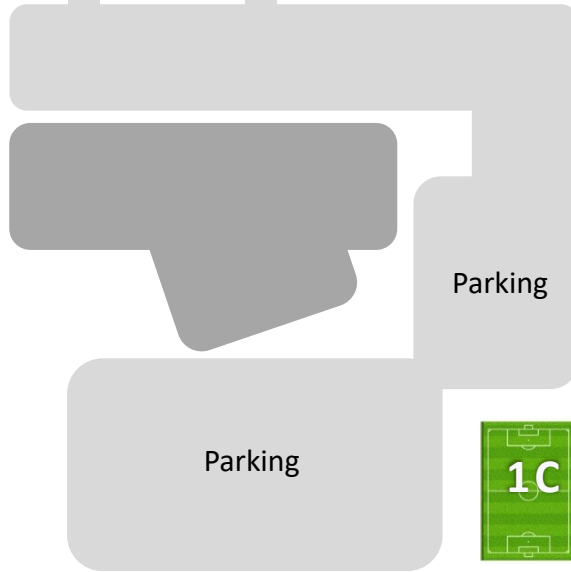

### Texas Spurs Park 1

[2005 Estates Pkwy, Allen, TX 75002](#)

75 – Central Expwy.

Estates Pkwy

**Field Layout / Numbering Note:**  
The Full-Sized field (11v11) is convertible to small-sided fields. When playing 7v7 or 9v9, the fields will be laid out and numbered like Field #1 above (A & B)