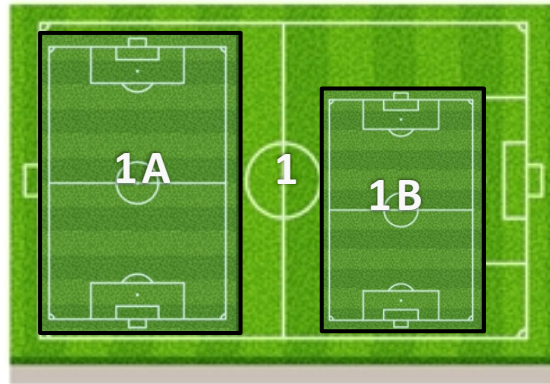

### Texas Spurs Park 1

[2005 Estates Pkwy, Allen, TX 75002](#)

75 – Central Expwy.

Estates Pkwy

**Field Layout / Numbering Note:**  
The Full-Sized field (11v11) is convertible to small-sided fields. When playing 7v7 or 9v9, the fields will be laid out and numbered like Field #1 above (A & B)