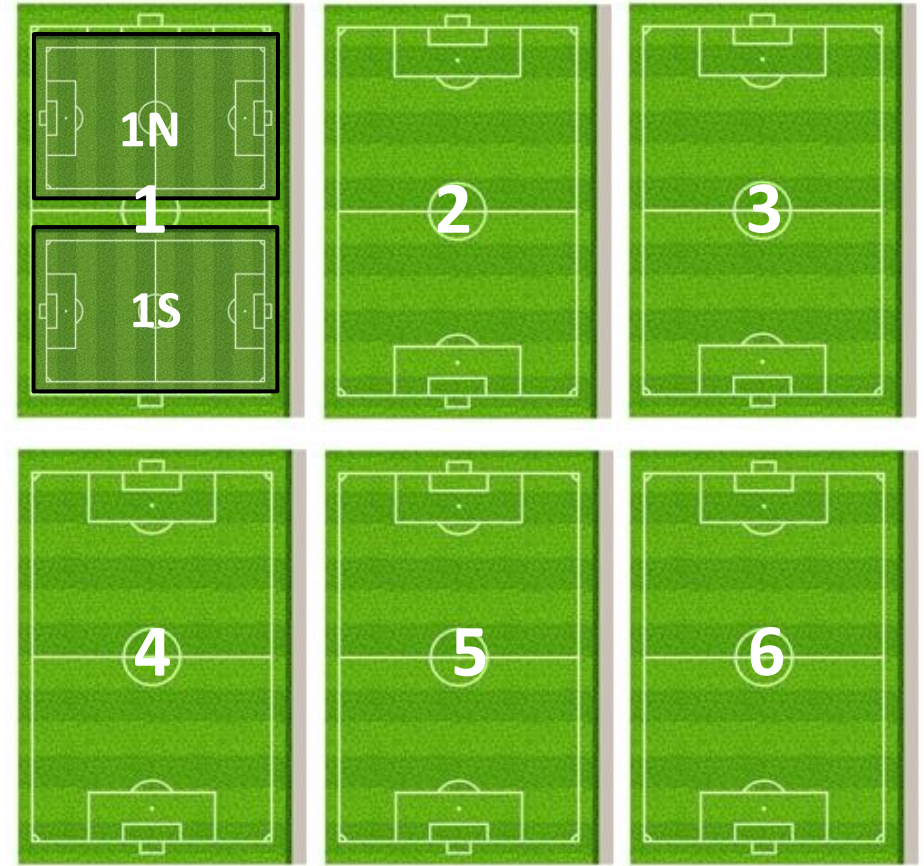

Fairview Soccer Park
[3671 County Road 317, McKinney TX 75069](https://www.google.com/maps/place/3671+County+Road+317,+McKinney+TX+75069)

North

***PLEASE NOTE:**
The facility will be charging \$10.00 per car (per day) for parking at the facility.

Field Layout / Numbering Note:
All Full-Sized fields (11v11) are convertible to small-sided fields. When playing 7v7 or 9v9, the fields will be laid out and numbered like Field #6 above (North & South)