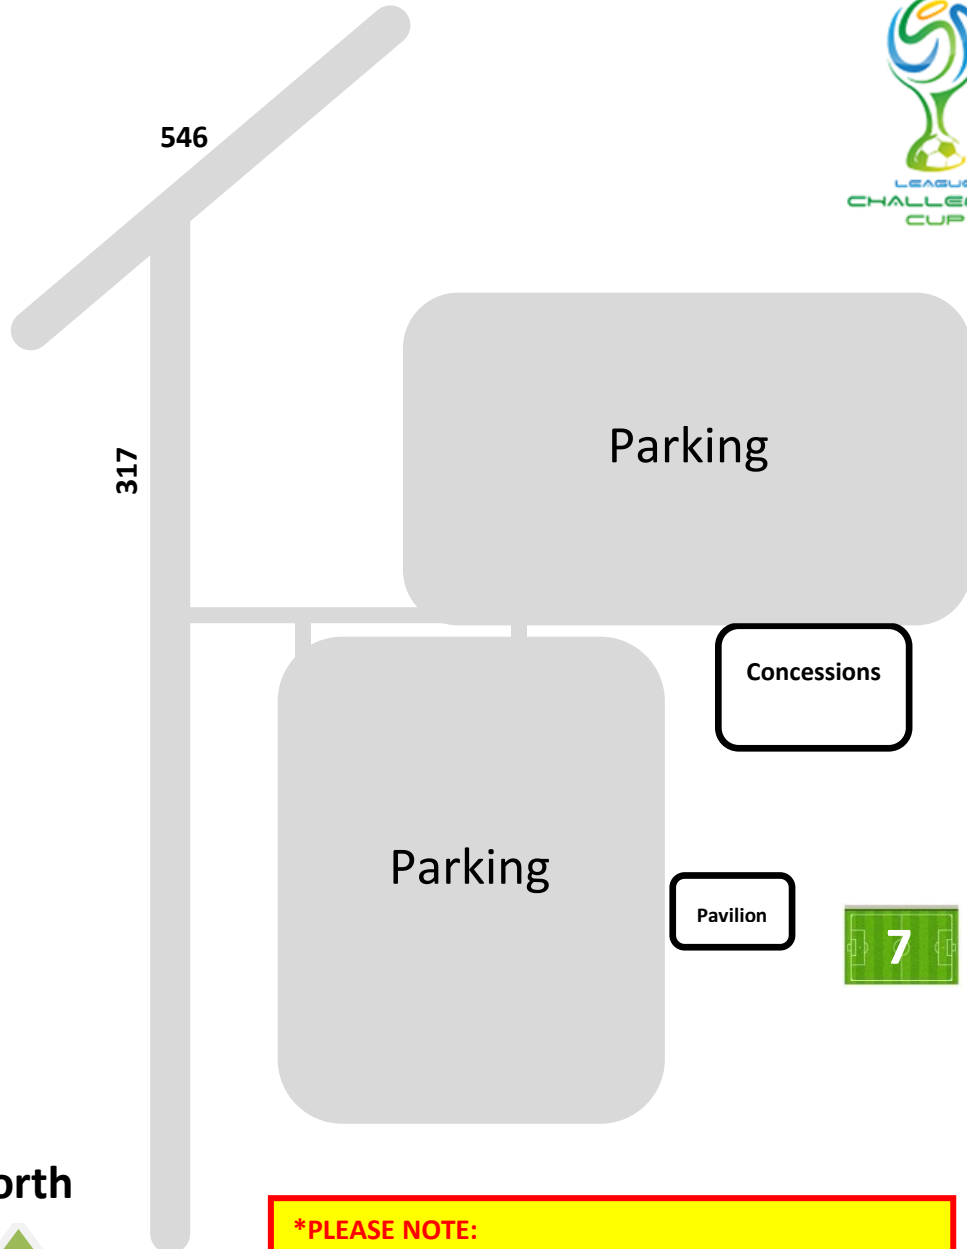

Fairview Soccer Park
[3671 County Road 317, McKinney TX 75069](https://www.google.com/maps/place/3671+County+Road+317,+McKinney+TX+75069)

North

***PLEASE NOTE:**
The facility will be charging \$10.00 per car (per day) for parking at the facility.

Field Layout / Numbering Note:
All Full-Sized fields (11v11) are convertible to small-sided fields. When playing 7v7 or 9v9, the fields will be laid out and numbered like Field #6 above (North & South)