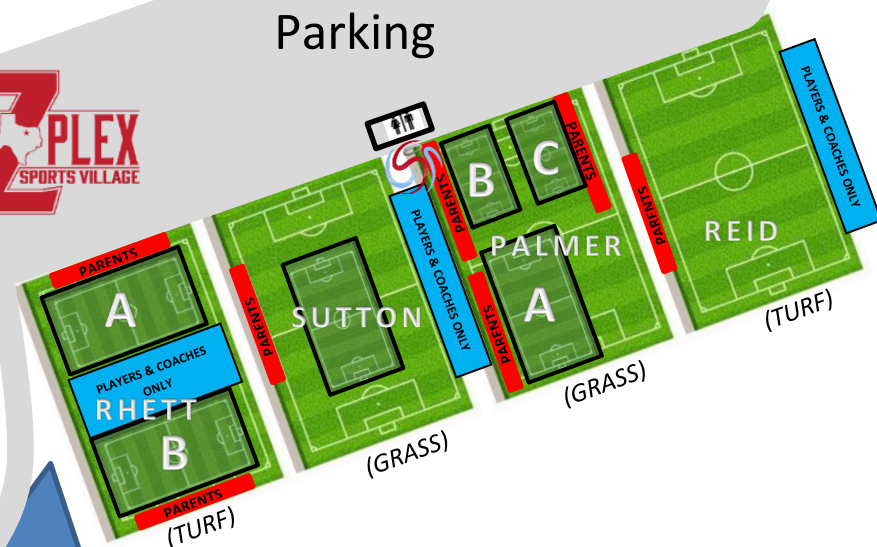

*ALL Fields with small-sided field markings also convert to 11v11