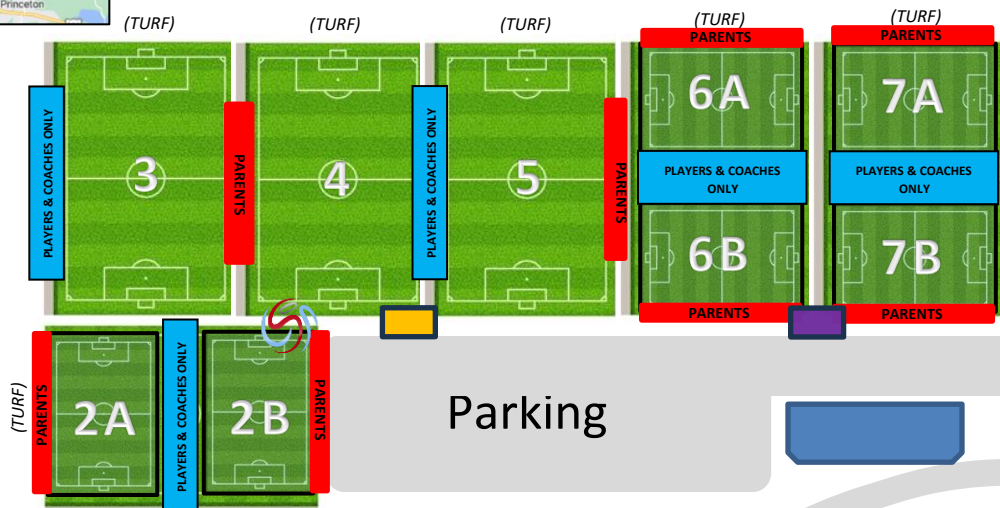

ALTERNATIVE PARKING AREA:

Located in the East side parking lot of the High School football stadium.

TAG Tennis Center

North

Valley Run Rd.

- ENTRY FIELDS 2 - 5
- ENTRY FIELDS 6 - 7
- EVENT HEADQUARTERS

*PLEASE NOTE:
The facility will be charging $10.00 per spectator (per day) Gate Fee. (12 and under, 65+ = no charge)

E. Melissa Rd