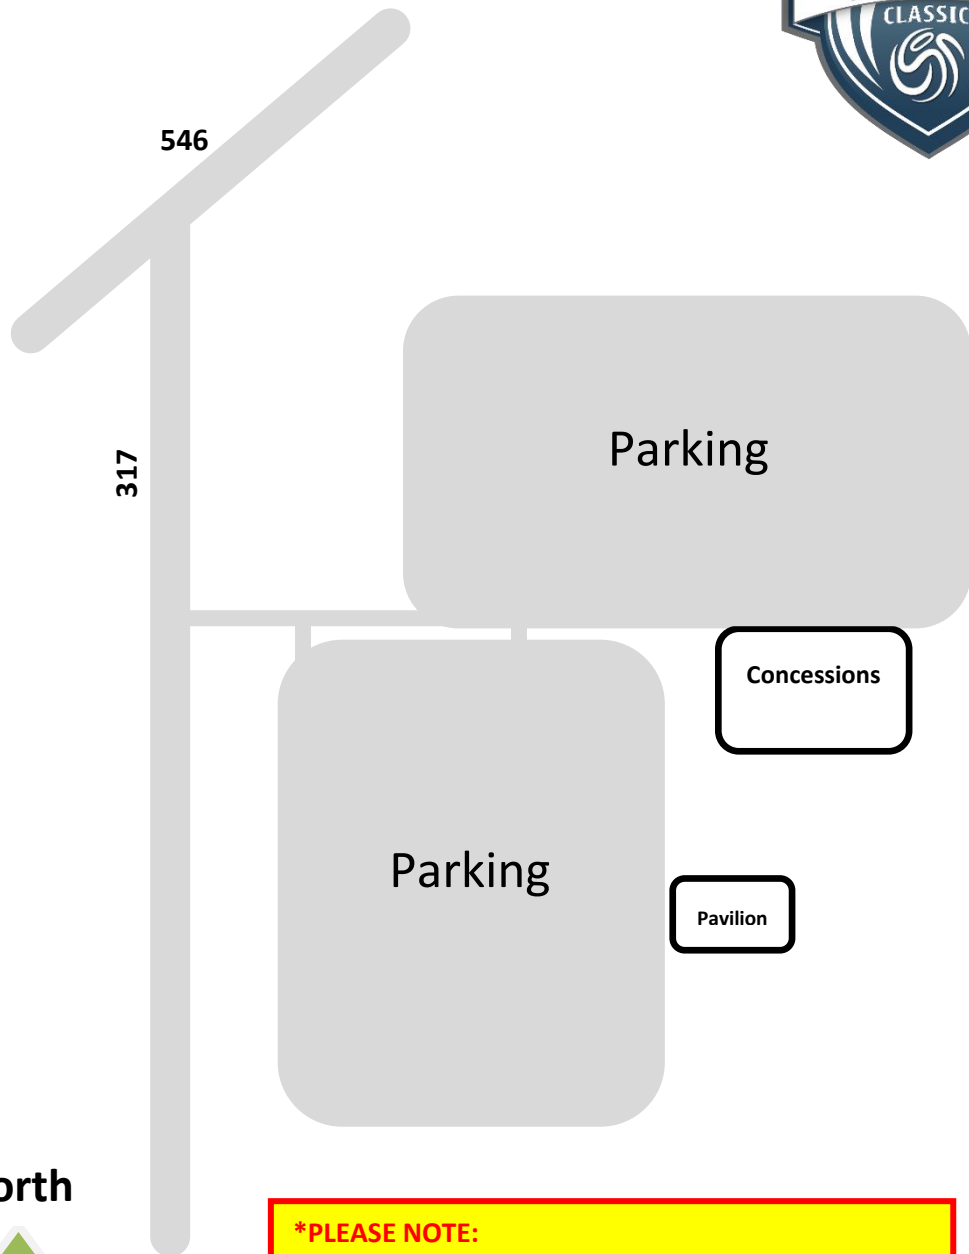

Fairview Soccer Park
[3671 County Road 317, McKinney TX 75069](https://www.google.com/maps/place/3671+County+Road+317,+McKinney,TX+75069)

***PLEASE NOTE:**
 The facility will be charging \$10.00 per car (per day) for parking at the facility.

Field Layout / Numbering Note:
 All Full-Sized fields (11v11) are convertible to small-sided fields. When playing 7v7 or 9v9, the fields will be laid out and numbered like Field #6 above (North & South)