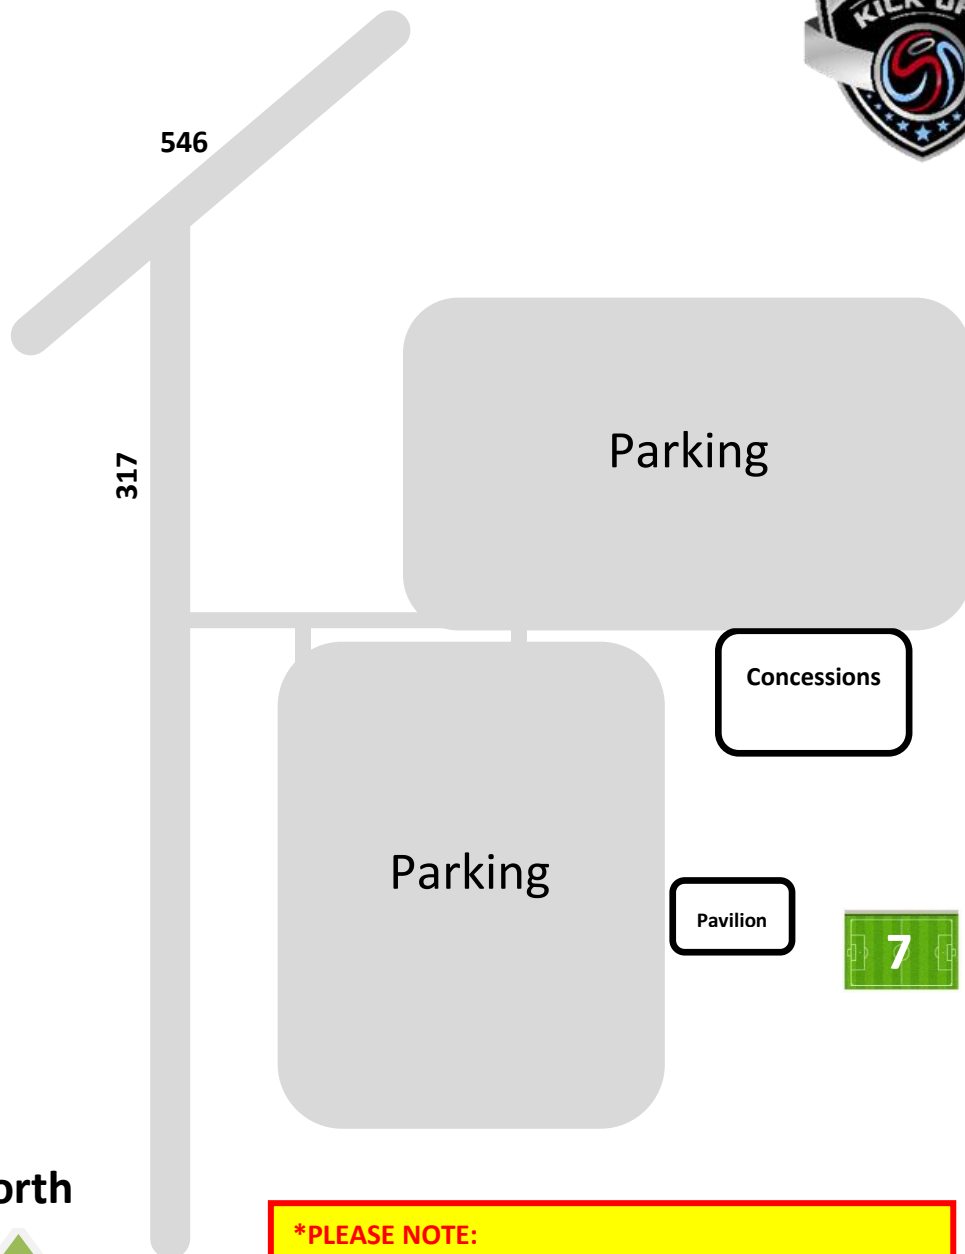

Fairview Soccer Park
[3671 County Road 317, McKinney TX 75069](https://www.google.com/maps/place/3671+County+Road+317,+McKinney+TX+75069)

North

***PLEASE NOTE:**
The facility will be charging \$10.00 per car (per day) for parking at the facility.

Field Layout / Numbering Note:
All Full-Sized fields (11v11) are convertible to small-sided fields. When playing 7v7 or 9v9, the fields will be laid out and numbered like Field #6 above (North & South)