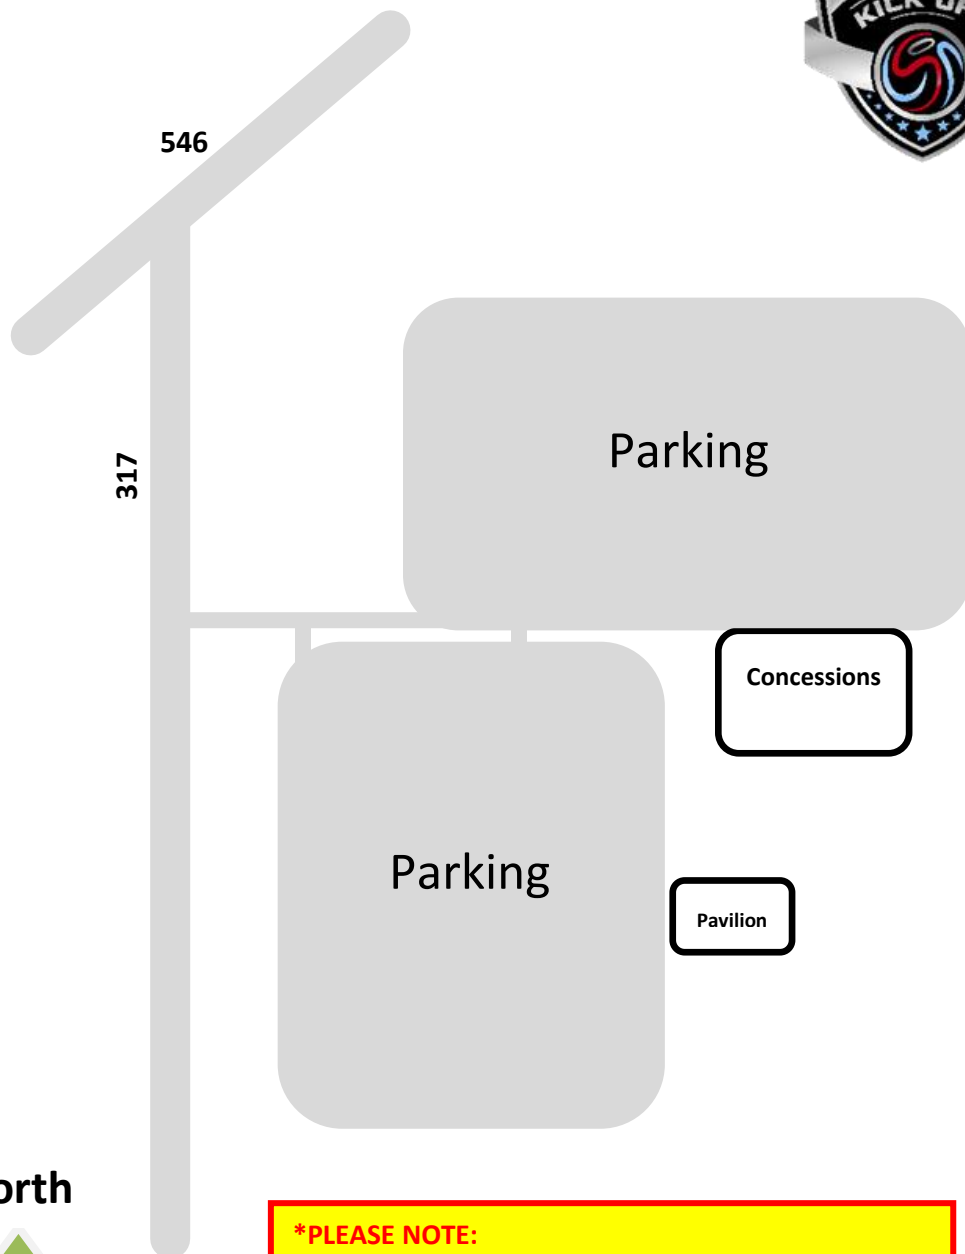

Fairview Soccer Park
[3671 County Road 317, McKinney TX 75069](https://www.google.com/maps/place/3671+County+Road+317,+McKinney+TX+75069)

***PLEASE NOTE:**
The facility will be charging \$10.00 per car (per day) for parking at the facility.

Field Layout / Numbering Note:
All Full-Sized fields (11v11) are convertible to small-sided fields. When playing 7v7 or 9v9, the fields will be laid out and numbered like Field #6 above (North & South)