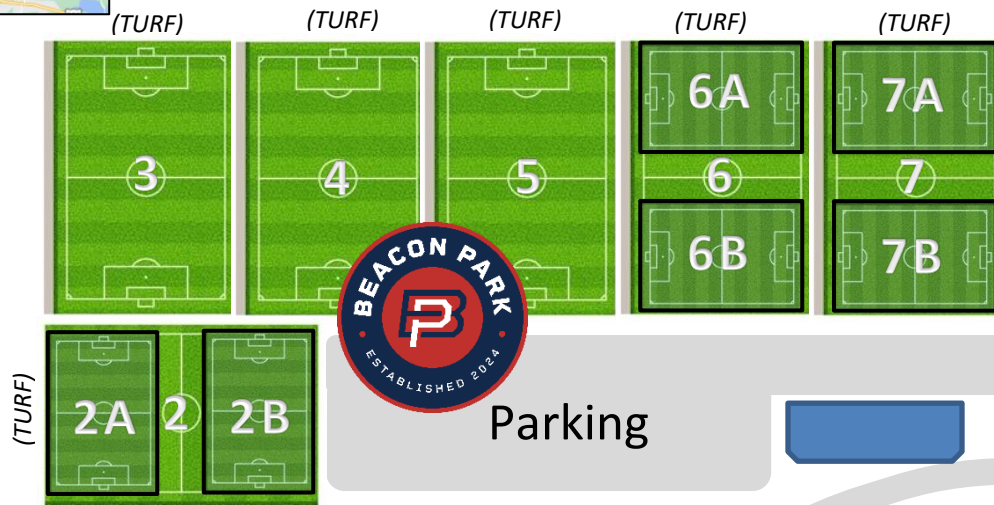

BEACON FIELDS & Z-Plex FORD Sports Village

[4220 E Melissa Rd, Melissa, TX 75454](https://www.zplex.com)

HMV 121

HMV 121

TAG Tennis Center

North

(TURF)

***PLEASE NOTE:**
The City of Melissa will be charging \$10.00 per car (per day) for parking at the facility.

**ALL Fields with small-sided field markings also convert to 11v11*

E. Melissa Rd