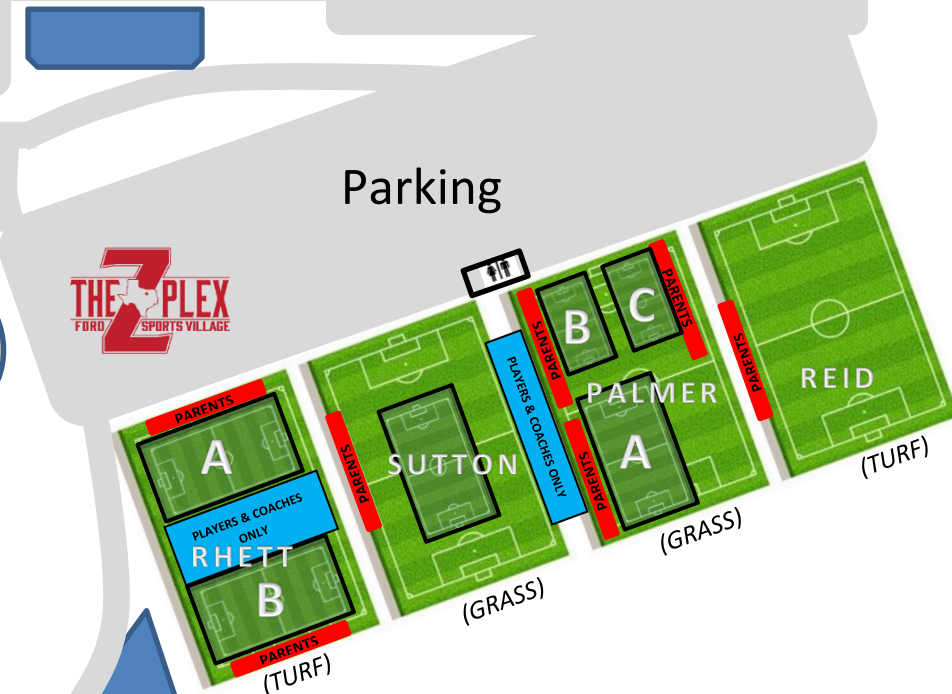

BEACON FIELDS & Z-Plex FORD Sports Village

[4220 E Melissa Rd, Melissa, TX 75454](https://www.zplex.com)

HMV 121

HMV 121

TAG Tennis Center

North

(TURF)

***PLEASE NOTE:**
The City of Melissa will be charging \$10.00 per car (per day) for parking at the facility.

**ALL Fields with small-sided field markings also convert to 11v11*

E. Melissa Rd