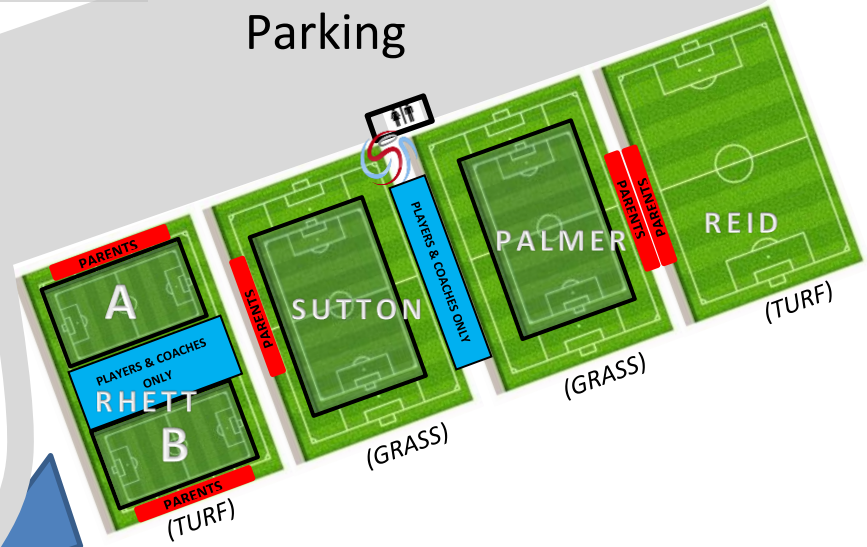

Z-Plex FORD Sports Village

[4220 E Melissa Rd, Melissa, TX 75454](https://www.zplex.com/locations/ford-sports-village)

SPRING 2025

TAG Tennis Center

North

Parking

Parking

**\*PLEASE NOTE:**  
The City of Melissa will be charging \$10.00 per car (per day) for parking at the facility.

*\*ALL Fields with small-sided field markings also convert to 11v11*

E. Melissa Rd