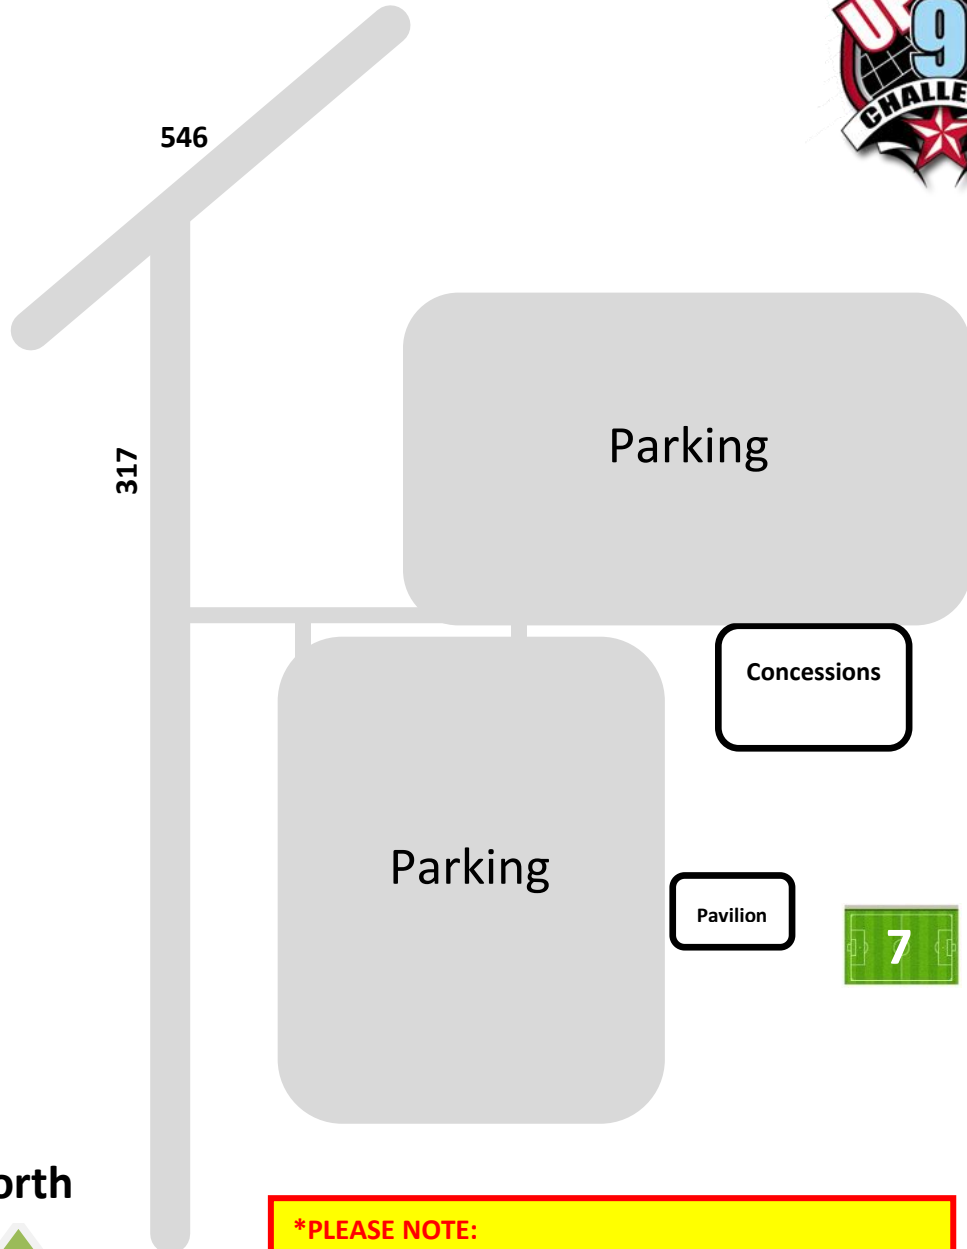

Fairview Soccer Park
[3671 County Road 317, McKinney TX 75069](https://www.google.com/maps/place/3671+County+Road+317,+McKinney+TX+75069)

North

***PLEASE NOTE:**
The facility will be charging \$10.00 per car (per day) for parking at the facility.

Field Layout / Numbering Note:
All Full-Sized fields (11v11) are convertible to small-sided fields. When playing 7v7 or 9v9, the fields will be laid out and numbered like Field #6 above (North & South)