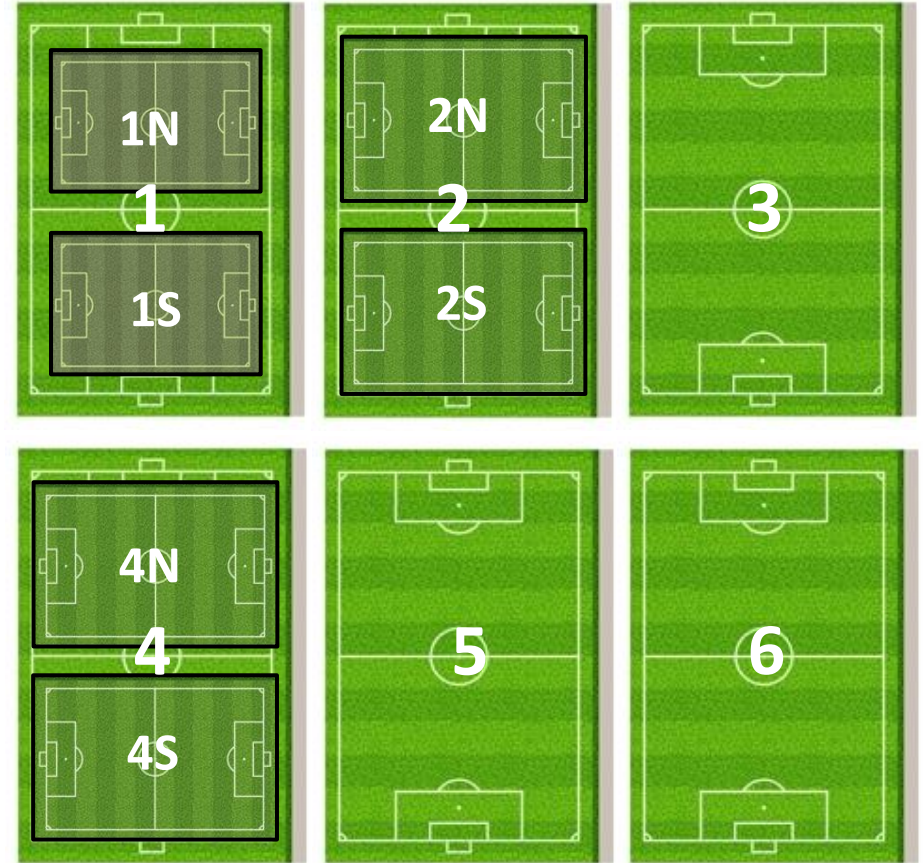

Fairview Soccer Park
[3671 County Road 317, McKinney TX 75069](https://www.google.com/maps/place/3671+County+Road+317,+McKinney+TX+75069)

North

***PLEASE NOTE:**
The facility will be charging \$10.00 per car (per day) for parking at the facility.

Field Layout / Numbering Note:
All Full-Sized fields (11v11) are convertible to small-sided fields. When playing 7v7 or 9v9, the fields will be laid out and numbered like Field #6 above (North & South)