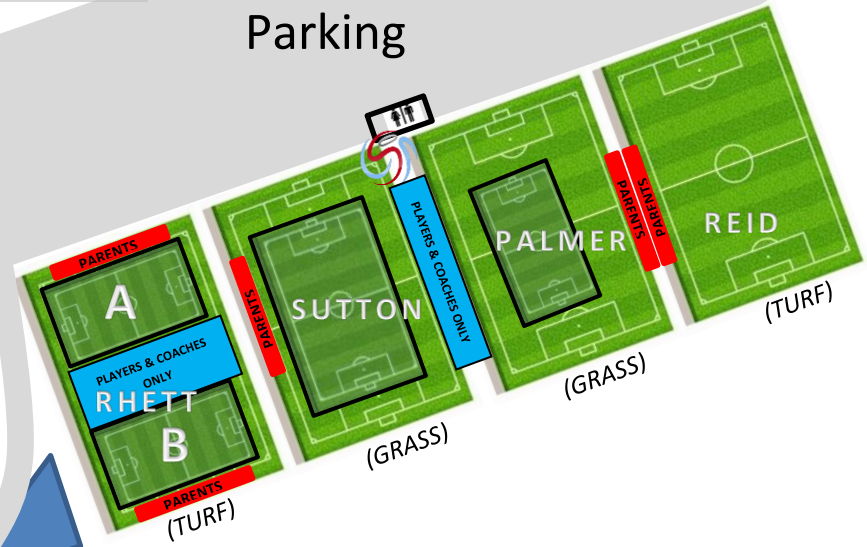

**Z-Plex FORD Sports Village**  
[4220 E Melissa Rd, Melissa, TX 75454](https://www.zplex.com/4220-E-Melissa-Rd-Melissa-TX-75454)

SPRING 2025

TAG Tennis Center

Parking

Parking

**\*PLEASE NOTE:**  
The City of Melissa will be charging \$10.00 per car (per day) for parking at the facility.

*\*ALL Fields with small-sided field markings also convert to 11v11*

E. Melissa Rd

HMV 121