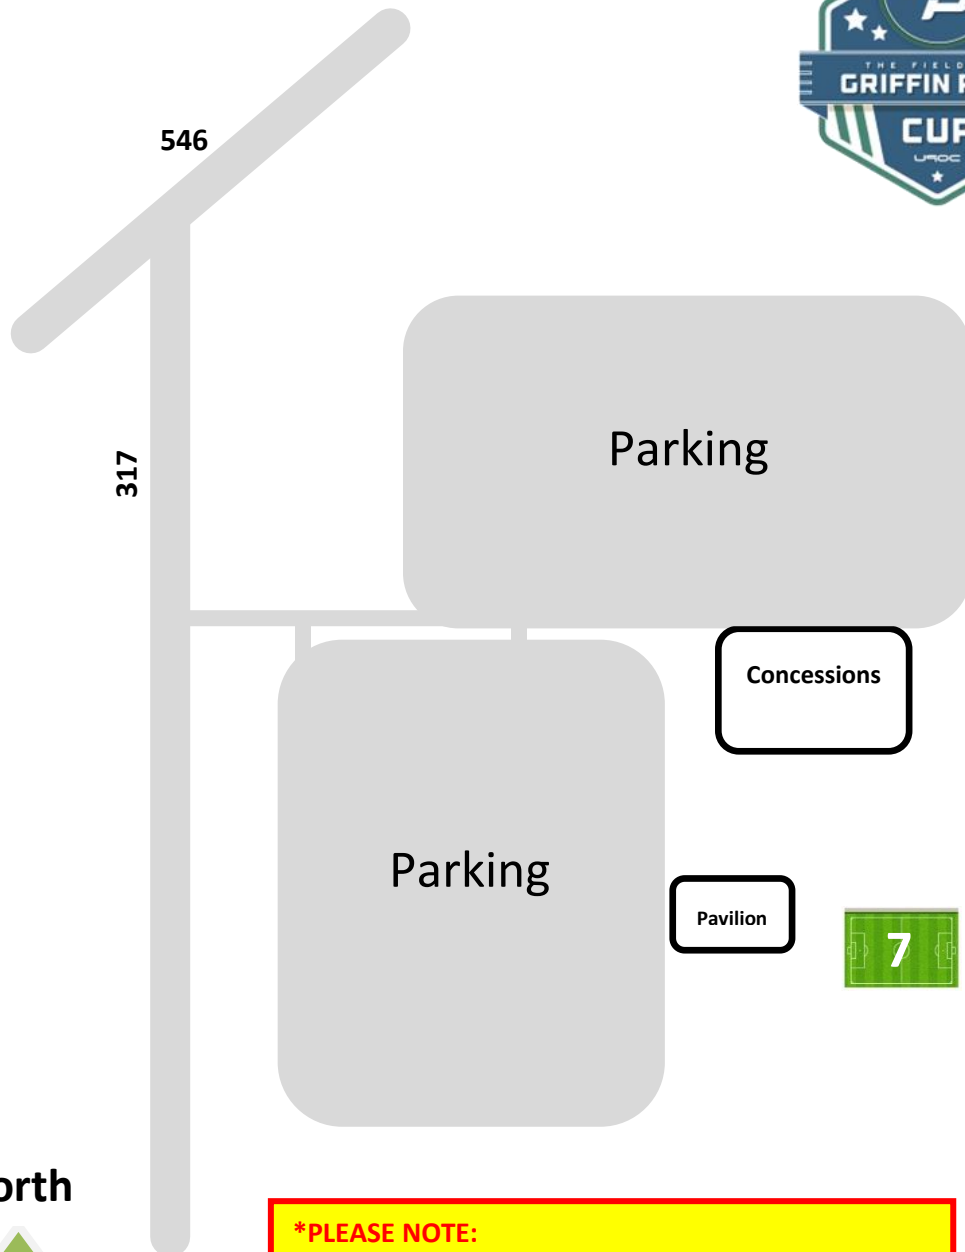

Fairview Soccer Park
[3671 County Road 317, McKinney TX 75069](https://www.google.com/maps/place/3671+County+Road+317,+McKinney+TX+75069)

***PLEASE NOTE:**
The facility will be charging \$10.00 per car (per day) for parking at the facility.

Field Layout / Numbering Note:
All Full-Sized fields (11v11) are convertible to small-sided fields. When playing 7v7 or 9v9, the fields will be laid out and numbered like Field #6 above (North & South)