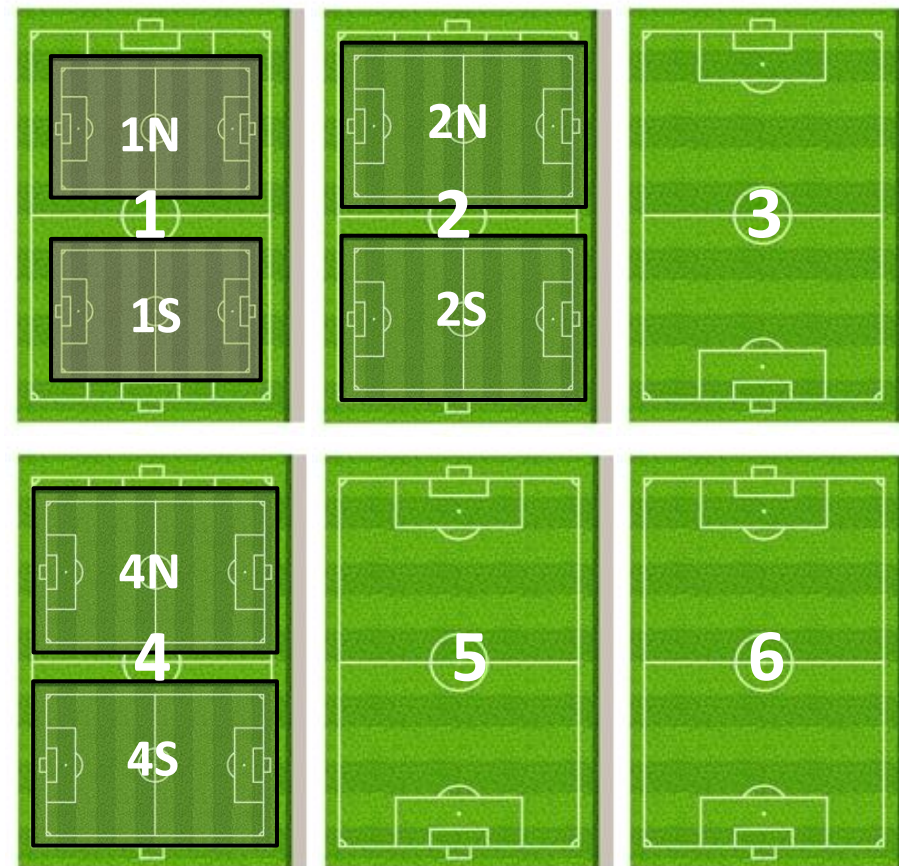

Fairview Soccer Park
[3671 County Road 317, McKinney TX 75069](https://www.google.com/maps/place/3671+County+Road+317,+McKinney+TX+75069)

***PLEASE NOTE:**
The facility will be charging \$10.00 per car (per day) for parking at the facility.

Field Layout / Numbering Note:
All Full-Sized fields (11v11) are convertible to small-sided fields. When playing 7v7 or 9v9, the fields will be laid out and numbered like Field #6 above (North & South)