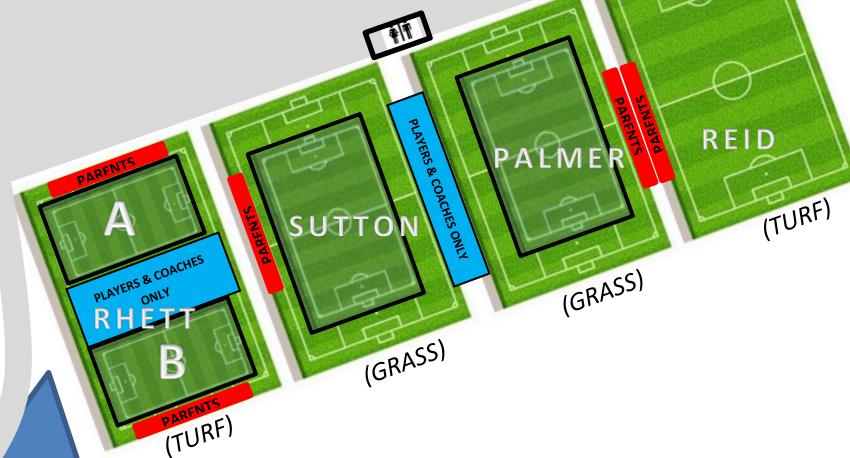

BEACON PARK

[4220 E Melissa Rd, Melissa, TX 75454](https://www.google.com/maps/place/4220+E+Melissa+Rd,+Melissa,+TX+75454)

HWY 121

Parking

Parking

TAG Tennis Center

North

E. Melissa Rd

**ALL Fields with small-sided field markings also convert to 11v11*