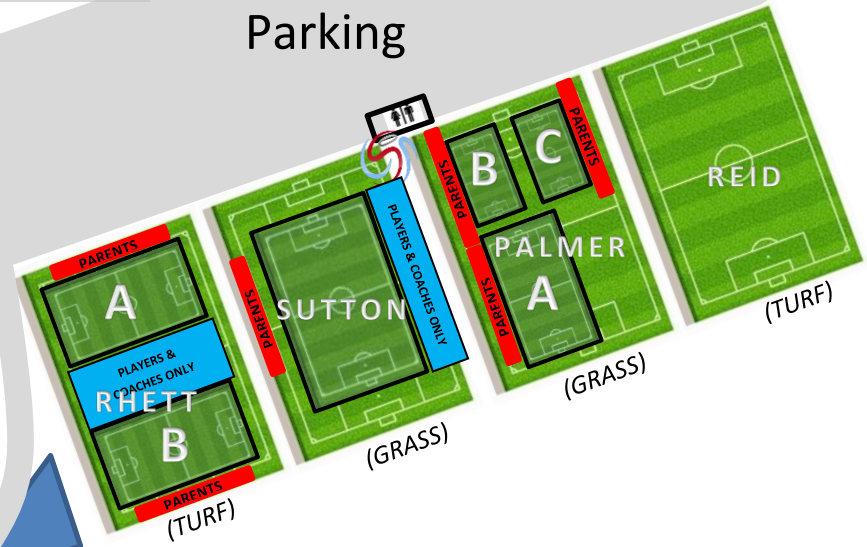

Z-Plex FORD Sports Village

[4220 E Melissa Rd, Melissa, TX 75454](https://www.google.com/maps/place/4220+E+Melissa+Rd,+Melissa,+TX+75454)

SPRING 2025

TAG Tennis Center

North

Parking

Parking

HMV 121

***PLEASE NOTE:**
The City of Melissa will be charging \$10.00 per car (per day) for parking at the facility.

**ALL Fields with small-sided field markings also convert to 11v11*

E. Melissa Rd