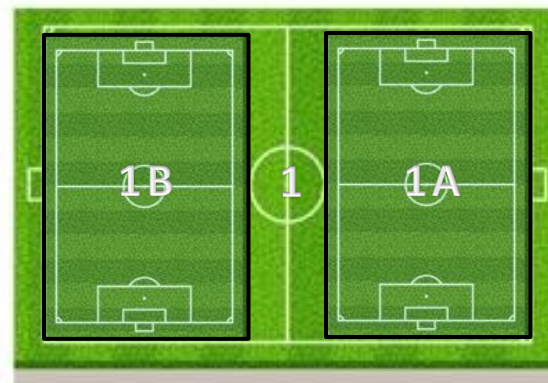

Texas Spurs Park

[2005 Estates Pkwy, Allen, TX 75002](#)

Estates Pkwy

75 – Central Expwy.

Field Layout / Numbering Note:
The Full-Sized field (11v11) is convertible to small-sided fields. When playing 7v7 or 9v9, the fields will be laid out and numbered like Field #1 above (A & B)

North