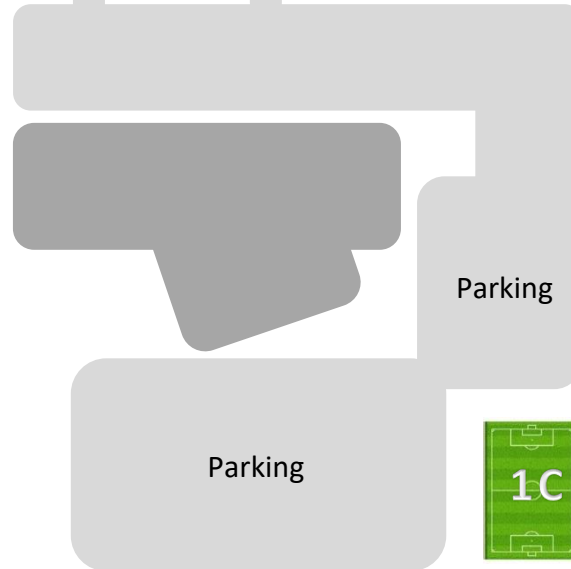

Texas Spurs Park

[2005 Estates Pkwy, Allen, TX 75002](#)

Estates Pkwy

75 – Central Expwy.

Field Layout / Numbering Note:
The Full-Sized field (11v11) is convertible to small-sided fields. When playing 7v7 or 9v9, the fields will be laid out and numbered like Field #1 above (A & B)