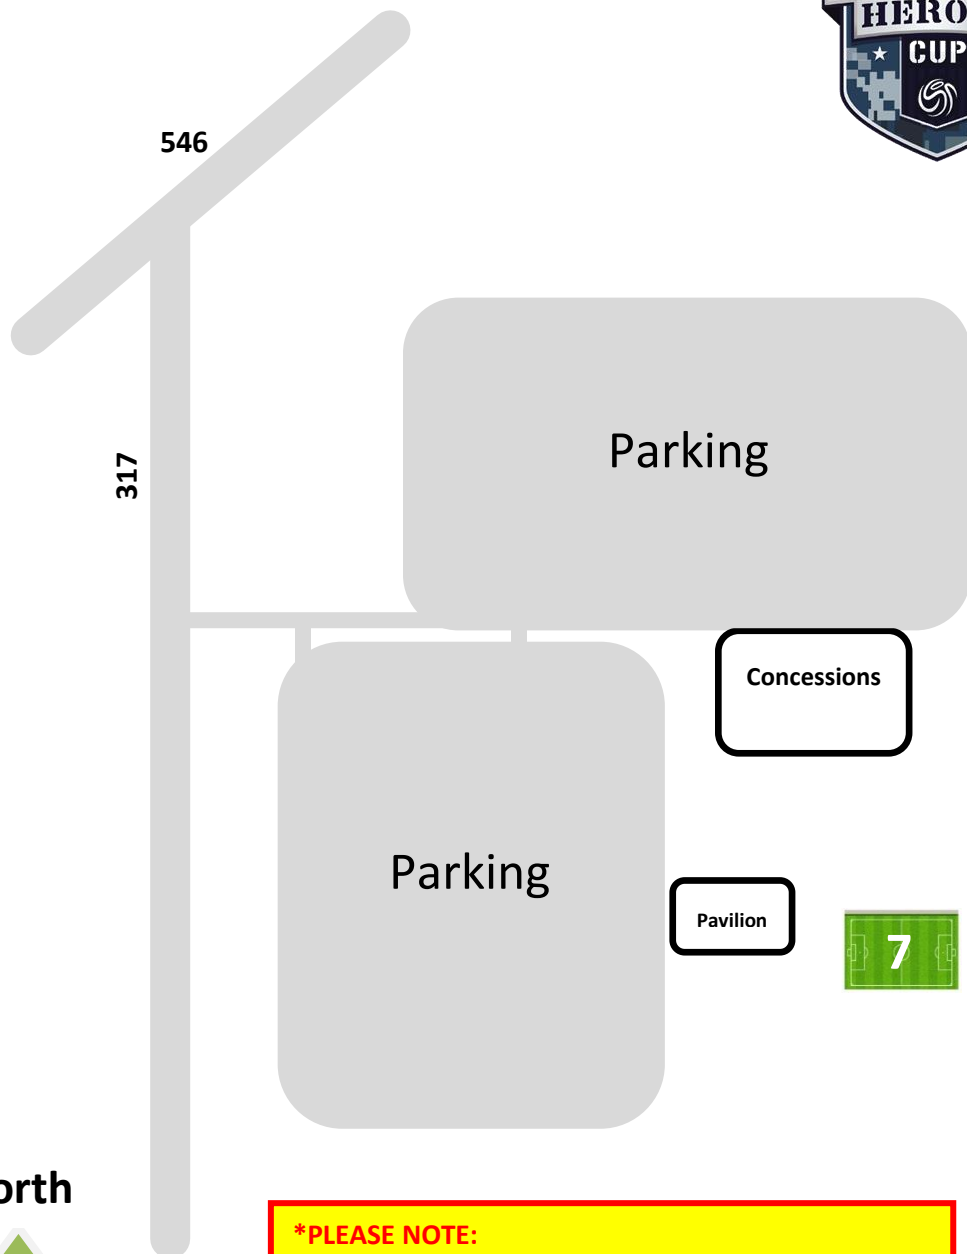

Fairview Soccer Park
[3671 County Road 317, McKinney TX 75069](https://www.google.com/maps/place/3671+County+Road+317,+McKinney+TX+75069)

North

***PLEASE NOTE:**
The facility will be charging \$10.00 per car (per day) for parking at the facility.

Field Layout / Numbering Note:
All Full-Sized fields (11v11) are convertible to small-sided fields. When playing 7v7 or 9v9, the fields will be laid out and numbered like Field #6 above (North & South)