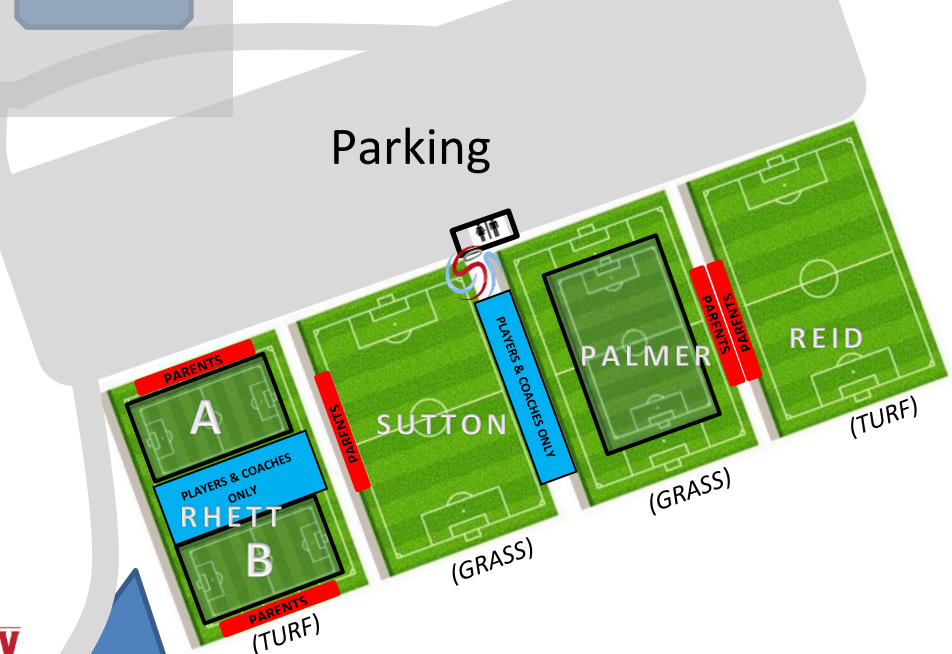

Z-Plex FORD Sports Village
[4220 E Melissa Rd, Melissa, TX 75454](https://www.zplex.com/locations/ford)

Logos for D-BAT and The Dog Out Sports Grill @ The Z-Plex. TAG Tennis Center.

HMV 121

***PLEASE NOTE:**
The City of Melissa will be charging \$10.00 per car (per day) for parking at the facility.

**ALL Fields with small-sided field markings also convert to 11v11*

E. Melissa Rd