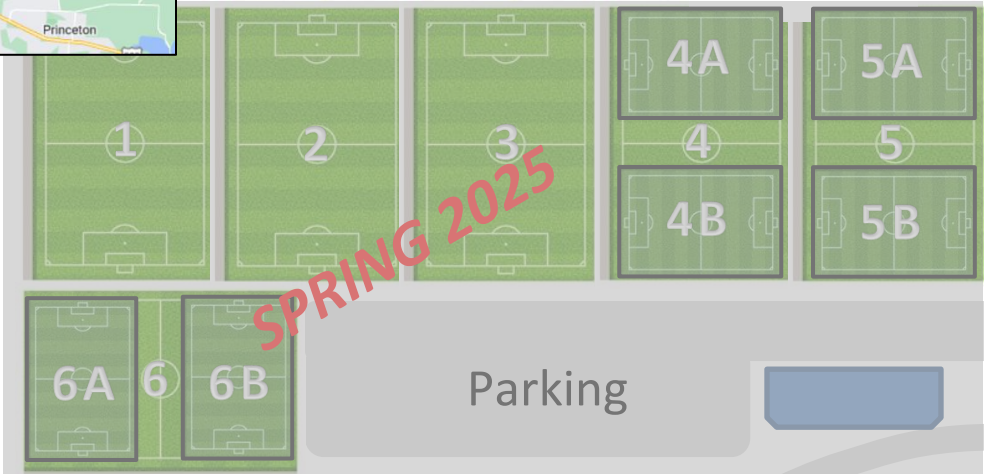

Z-Plex FORD Sports Village
[4220 E Melissa Rd, Melissa, TX 75454](https://www.zplex.com/locations/ford)

Logos for D-BAT and The Dog Out Sports Grill @ The Z-Plex. TAG Tennis Center.

HMV 121

***PLEASE NOTE:**
The City of Melissa will be charging \$10.00 per car (per day) for parking at the facility.

**ALL Fields with small-sided field markings also convert to 11v11*

E. Melissa Rd