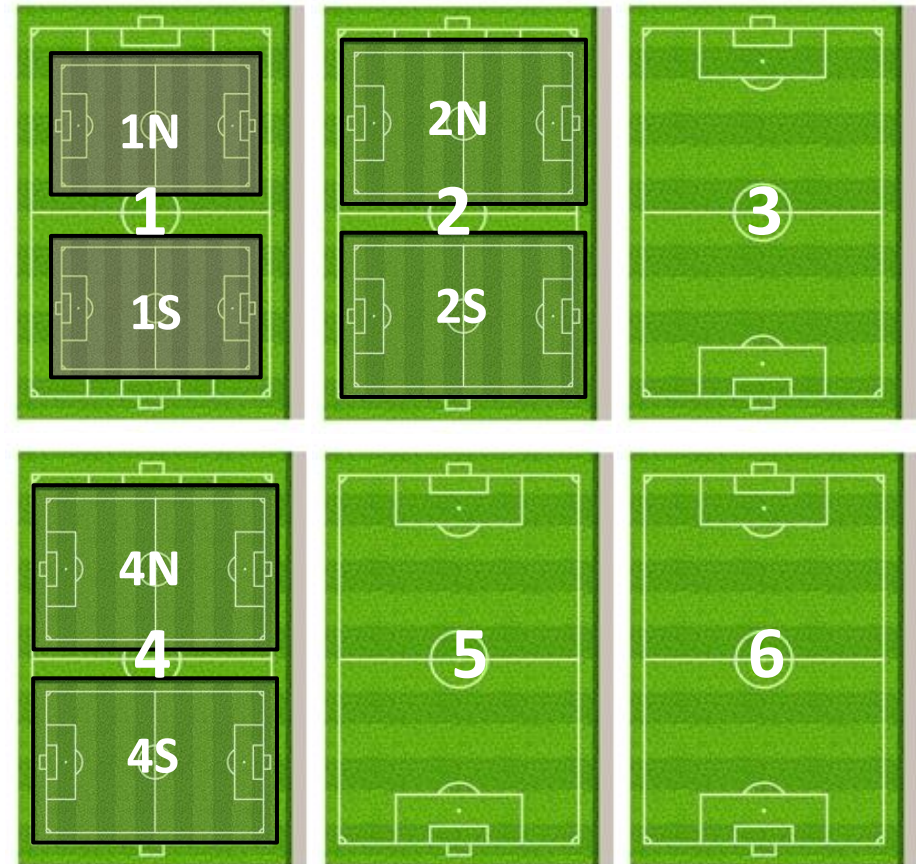

**Fairview Soccer Park**  
[3671 County Road 317, McKinney TX 75069](https://www.google.com/maps/place/3671+County+Road+317,+McKinney+TX+75069)

North

**\*PLEASE NOTE:**  
The facility will be charging \$10.00 per car (per day) for parking at the facility.

**Field Layout / Numbering Note:**  
All Full-Sized fields (11v11) are convertible to small-sided fields. When playing 7v7 or 9v9, the fields will be laid out and numbered like Field #6 above (North & South)