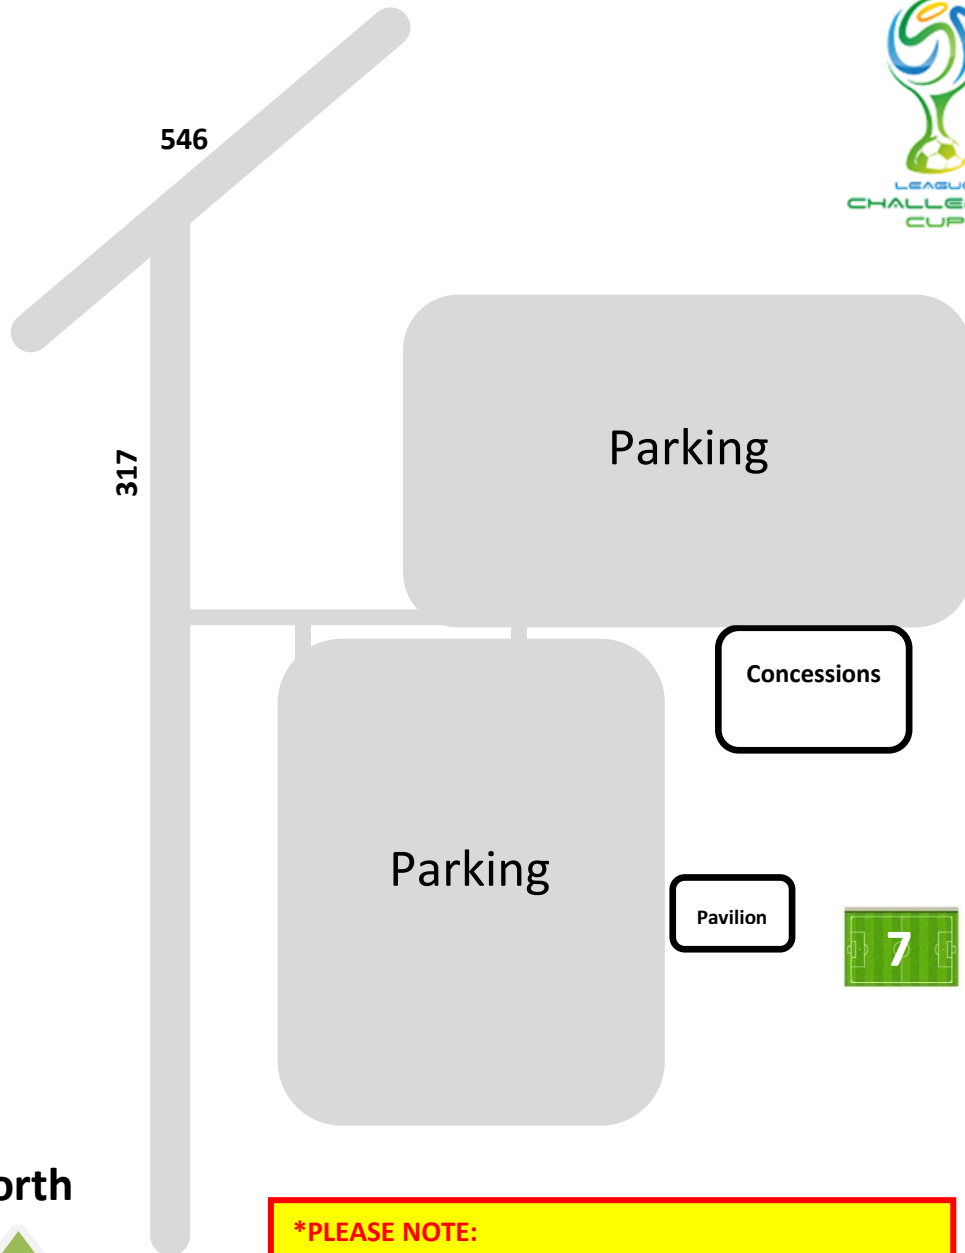

**Fairview Soccer Park**  
[3671 County Road 317, McKinney TX 75069](https://www.google.com/maps/place/3671+County+Road+317,+McKinney+TX+75069)

North

**\*PLEASE NOTE:**  
The facility will be charging \$10.00 per car (per day) for parking at the facility.

**Field Layout / Numbering Note:**  
All Full-Sized fields (11v11) are convertible to small-sided fields. When playing 7v7 or 9v9, the fields will be laid out and numbered like Field #6 above (North & South)