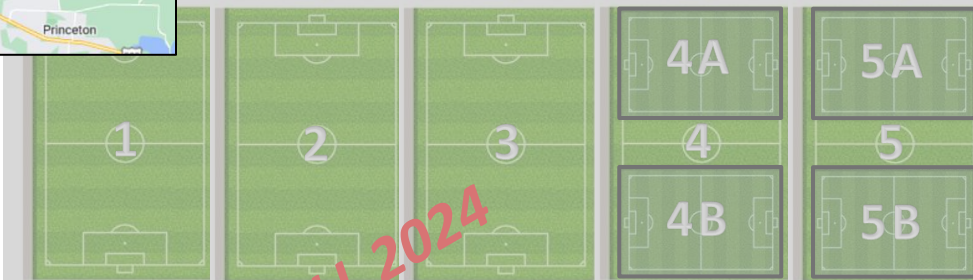

### Z-Plex FORD Sports Village

[4220 E Melissa Rd, Melissa, TX 75454](https://www.google.com/maps/place/4220+E+Melissa+Rd,+Melissa,+TX+75454)

FALL 2024

TAG Tennis Center

North

HWY 121

HWY 121

**\*PLEASE NOTE:**  
The City of Melissa will be charging \$10.00 per car (per day) for parking at the facility.

*\*ALL Fields with small-sided field markings also convert to 11v11*

E. Melissa Rd