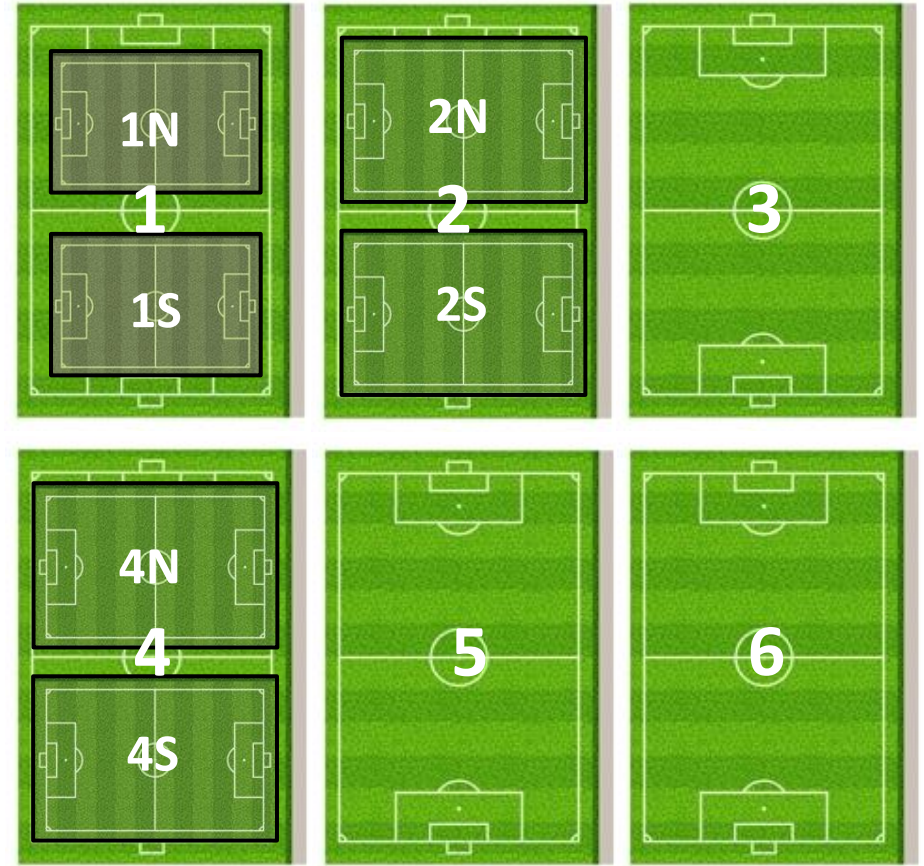

Fairview Soccer Park
[3671 County Road 317, McKinney TX 75069](https://www.google.com/maps/place/3671+County+Road+317,+McKinney+TX+75069)

***PLEASE NOTE:**
The facility will be charging \$10.00 per car (per day) for parking at the facility.

Field Layout / Numbering Note:
All Full-Sized fields (11v11) are convertible to small-sided fields. When playing 7v7 or 9v9, the fields will be laid out and numbered like Field #6 above (North & South)