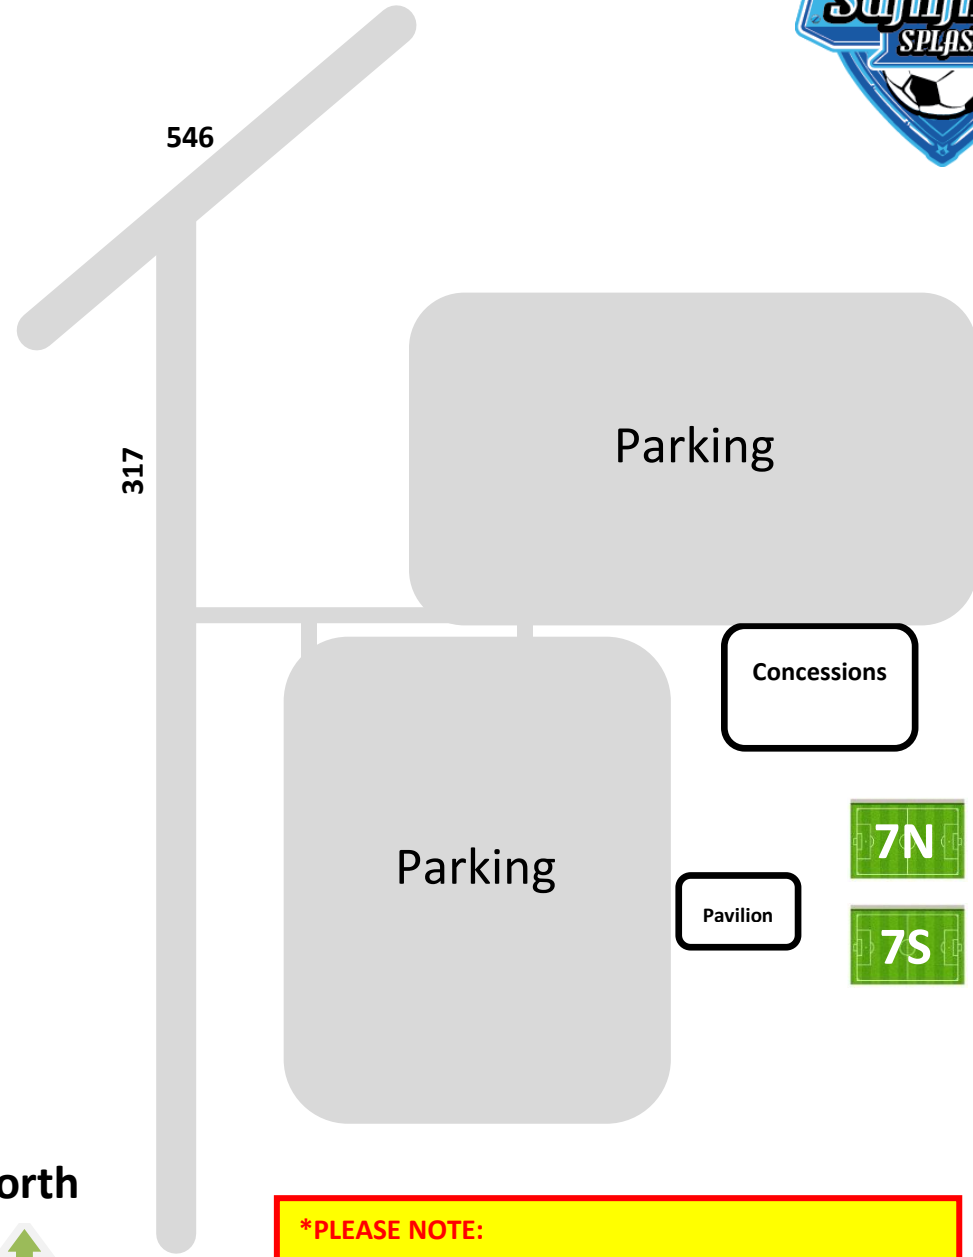

Fairview Soccer Park
[3671 County Road 317, McKinney TX 75069](https://www.google.com/maps/place/3671+County+Road+317,+McKinney+TX+75069)

***PLEASE NOTE:**
The facility will be charging \$10.00 per car (per day) for parking at the facility.

Field Layout / Numbering Note:
All Full-Sized fields (11v11) are convertible to small-sided fields. When playing 7v7 or 9v9, the fields will be laid out and numbered like Field #6 above (North & South)