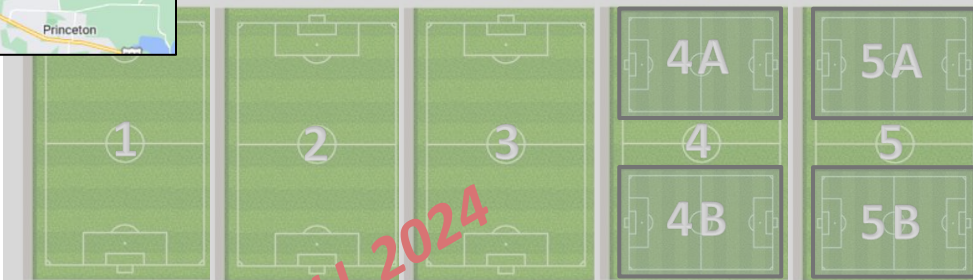

## Z-Plex FORD Sports Village

[4220 E Melissa Rd, Melissa, TX 75454](https://www.google.com/maps/place/4220+E+Melissa+Rd,+Melissa,+TX+75454)

FALL 2024

Parking

TAG Tennis Center

North

Parking

HMV 121