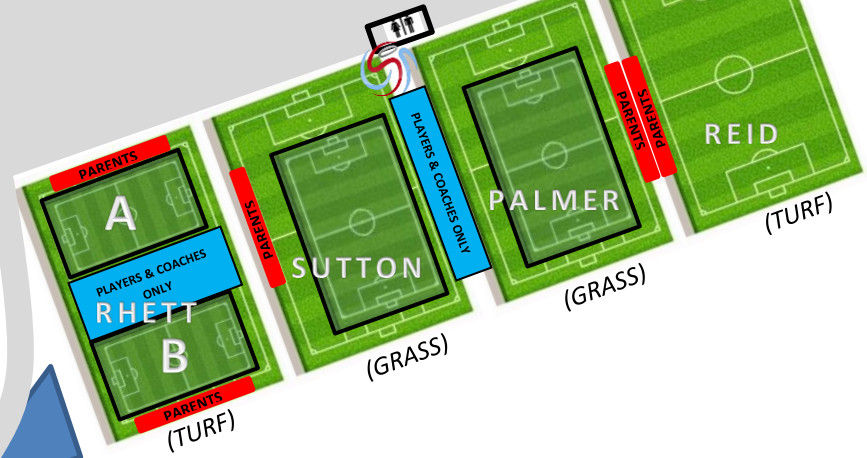

## Z-Plex FORD Sports Village

[4220 E Melissa Rd, Melissa, TX 75454](https://www.google.com/maps/place/4220+E+Melissa+Rd,+Melissa,+TX+75454)

FALL 2024

Parking

TAG Tennis Center

North

Parking

HMV 121

**\*PLEASE NOTE:**  
The City of Melissa will be charging \$10.00 per car (per day) for parking at the facility.

*\*ALL Fields with small-sided field markings also convert to 11v11*

E. Melissa Rd