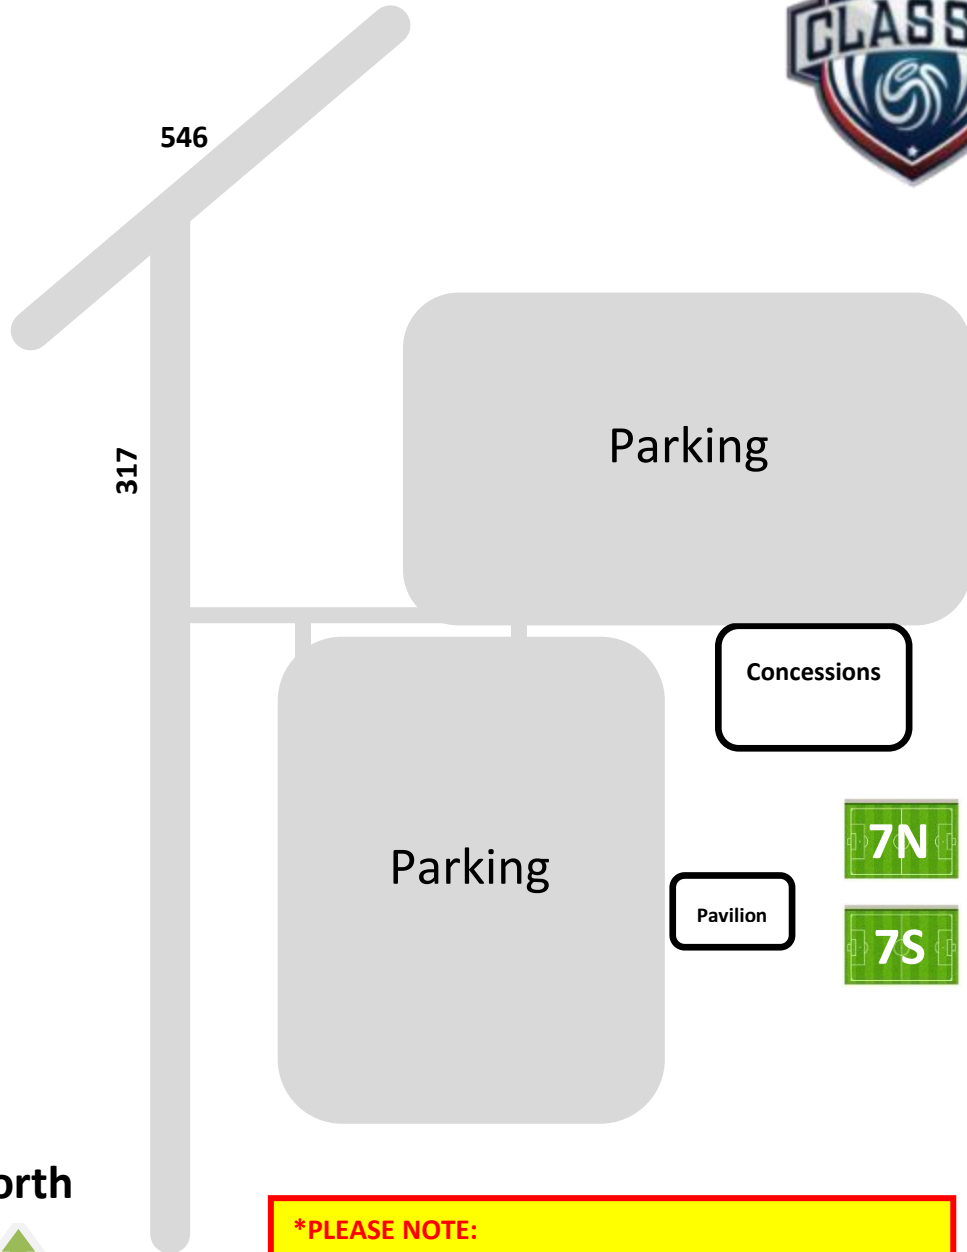

**Fairview Soccer Park**  
[3671 County Road 317, McKinney TX 75069](https://www.google.com/maps/place/3671+County+Road+317,+McKinney+TX+75069)

**\*PLEASE NOTE:**  
The facility will be charging \$10.00 per car (per day) for parking at the facility.

**Field Layout / Numbering Note:**  
All Full-Sized fields (11v11) are convertible to small-sided fields. When playing 7v7 or 9v9, the fields will be laid out and numbered like Field #6 above (North & South)