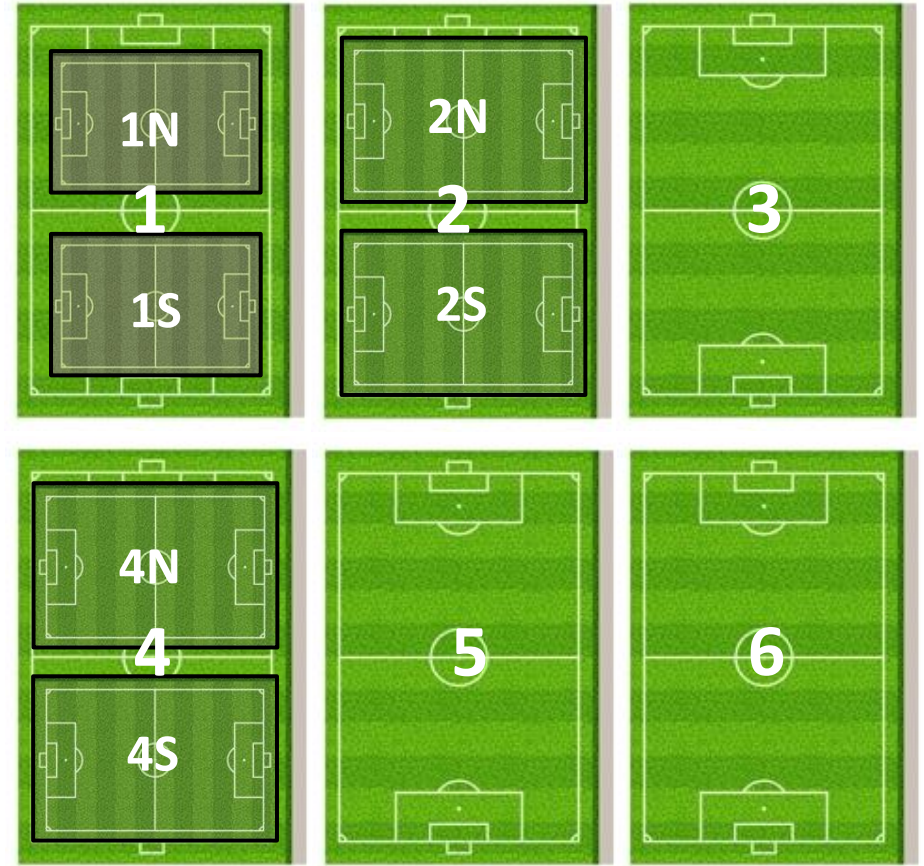

**Fairview Soccer Park**  
[3671 County Road 317, McKinney TX 75069](https://www.google.com/maps/place/3671+County+Road+317,+McKinney+TX+75069)

**\*PLEASE NOTE:**  
The facility will be charging \$10.00 per car (per day) for parking at the facility.

**Field Layout / Numbering Note:**  
All Full-Sized fields (11v11) are convertible to small-sided fields. When playing 7v7 or 9v9, the fields will be laid out and numbered like Field #6 above (North & South)