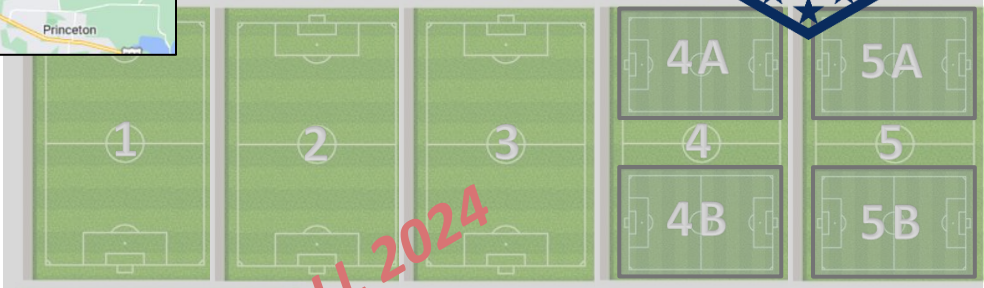

Z-Plex FORD Sports Village
[4220 E Melissa Rd, Melissa, TX 75454](https://www.zplex.com)

HMV 121

FALL 2024

 TAG Tennis Center

 THE Deag Out SPORTS GRILL @ The Z-Plex

***PLEASE NOTE:**
The City of Melissa will be charging \$10.00 per car (per day) for parking at the facility. Cash -or- Credit.

**ALL Fields with small-sided field markings also convert to 11v11*

E. Melissa Rd