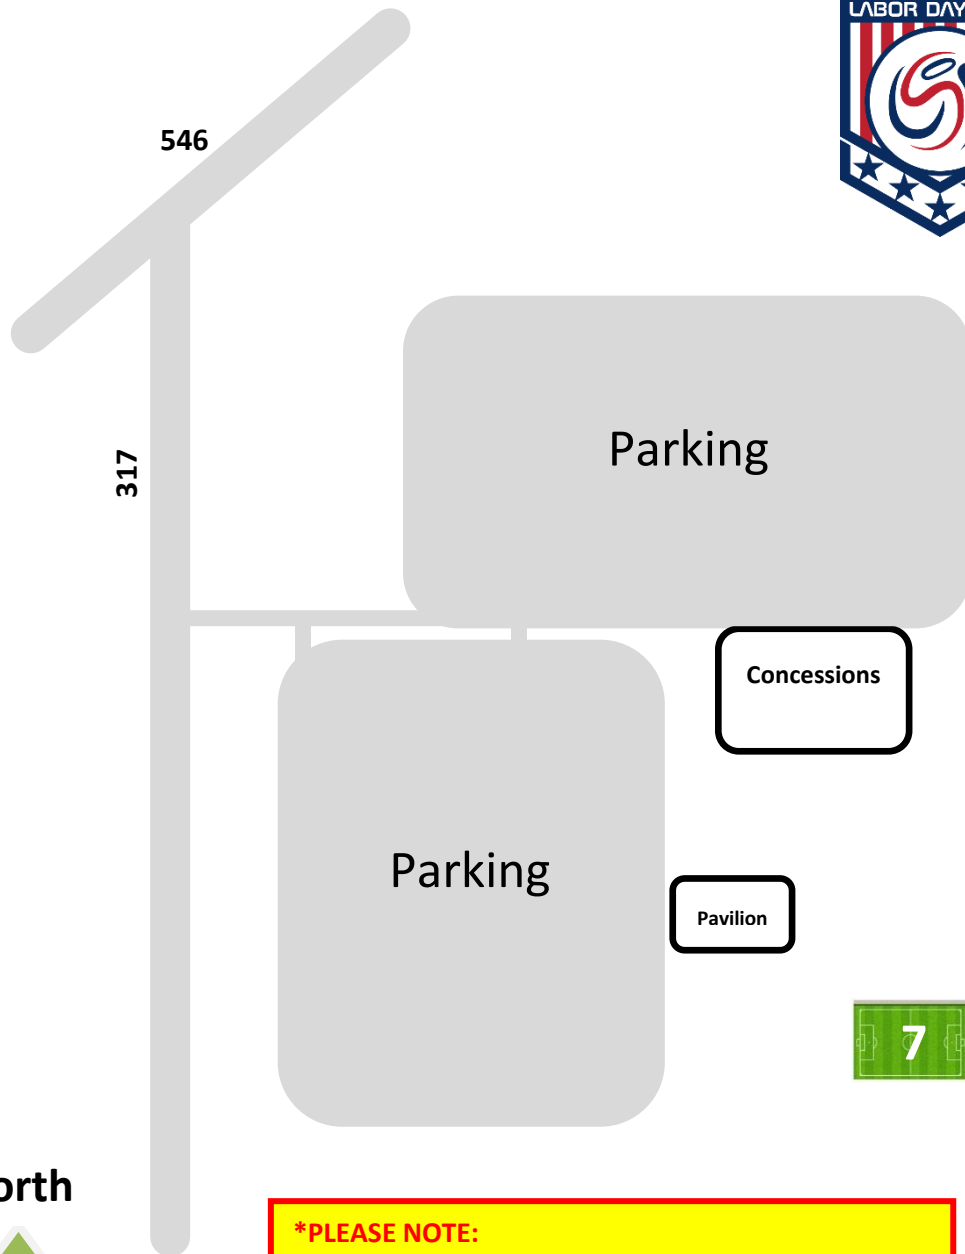

**Fairview Soccer Park**  
[3671 County Road 317, McKinney TX 75069](https://www.google.com/maps/place/3671+County+Road+317,+McKinney+TX+75069)

North

**\*PLEASE NOTE:**  
The facility will be charging \$10.00 per car (per day) for parking at the facility. Cash -or- Credit.

**Field Layout / Numbering Note:**  
All Full-Sized fields (11v11) are convertible to small-sided fields. When playing 7v7 or 9v9, the fields will be laid out and numbered like Field #6 above (North & South)