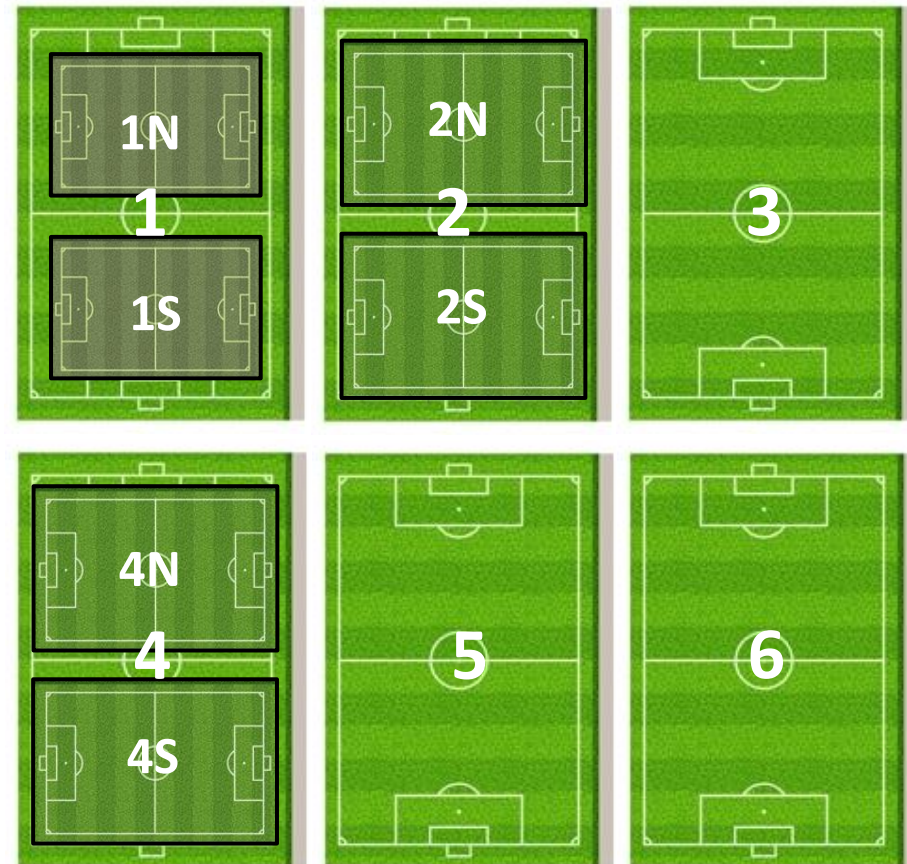

**Fairview Soccer Park**  
[3671 County Road 317, McKinney TX 75069](https://www.google.com/maps/place/3671+County+Road+317,+McKinney+TX+75069)

North

**\*PLEASE NOTE:**  
The facility will be charging \$10.00 per car (per day) for parking at the facility. Cash -or- Credit.

**Field Layout / Numbering Note:**  
All Full-Sized fields (11v11) are convertible to small-sided fields. When playing 7v7 or 9v9, the fields will be laid out and numbered like Field #6 above (North & South)