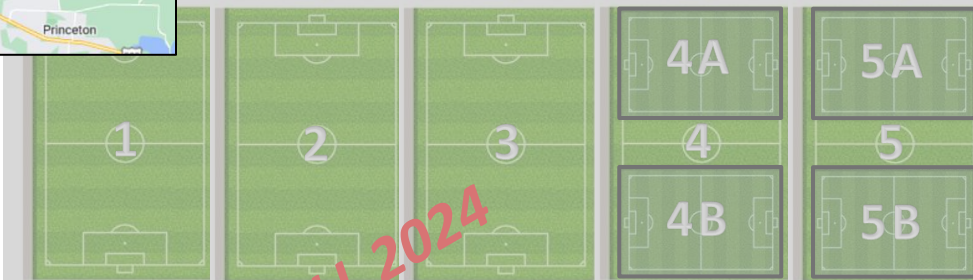

Z-Plex FORD Sports Village

[4220 E Melissa Rd, Melissa, TX 75454](https://www.google.com/maps/place/4220+E+Melissa+Rd,+Melissa,+TX+75454)

**ALL Fields with small-sided field markings also convert to 11v11*