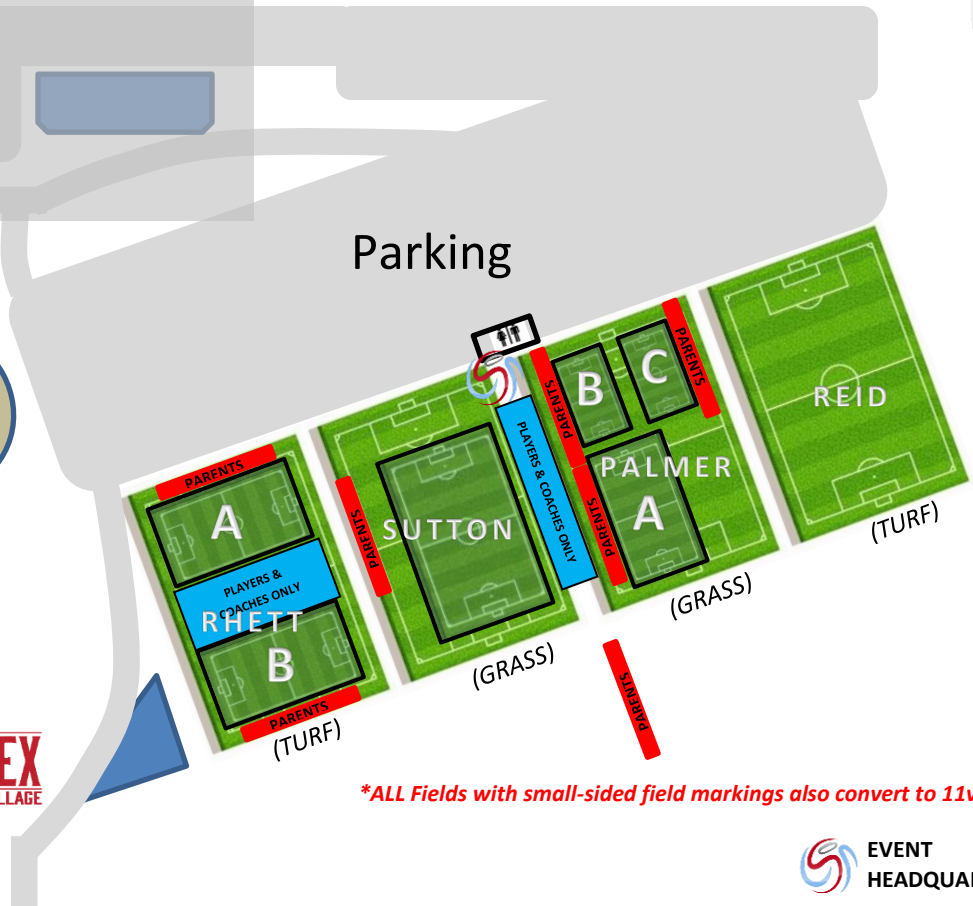

Z-Plex FORD Sports Village

[4220 E Melissa Rd, Melissa, TX 75454](https://www.google.com/maps/place/4220+E+Melissa+Rd,+Melissa,+TX+75454)

FALL 2024

 TAG Tennis Center

 THE Deag Out SPORTS GRILL @ The Z-Plex

HMV 121

*ALL Fields with small-sided field markings also convert to 11v11

E. Melissa Rd