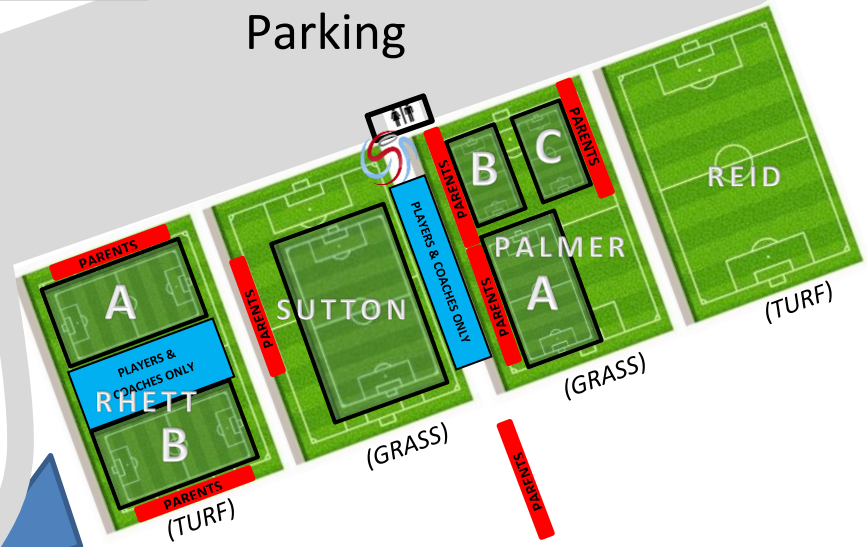

## Z-Plex FORD Sports Village

[4220 E Melissa Rd, Melissa, TX 75454](https://www.google.com/maps/place/4220+E+Melissa+Rd,+Melissa,+TX+75454)

**FALL 2024**

Parking

TAG Tennis Center

North

Parking

*\*ALL Fields with small-sided field markings also convert to 11v11*

E. Melissa Rd

HWY 121

HWY 121