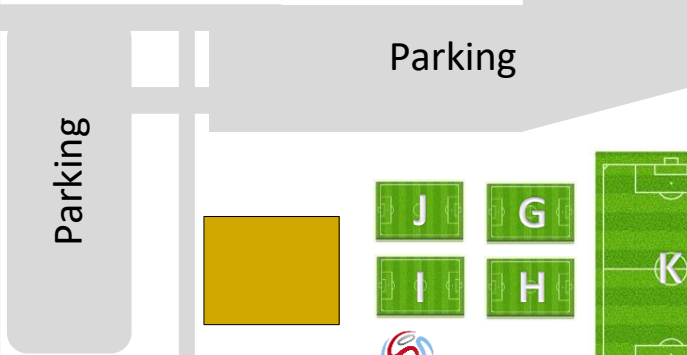

Parking

Parking

Parking

Parking

Field Layout Note:
Field B (11v11) is convertible to small-sided (7v7) Fields C & D

North