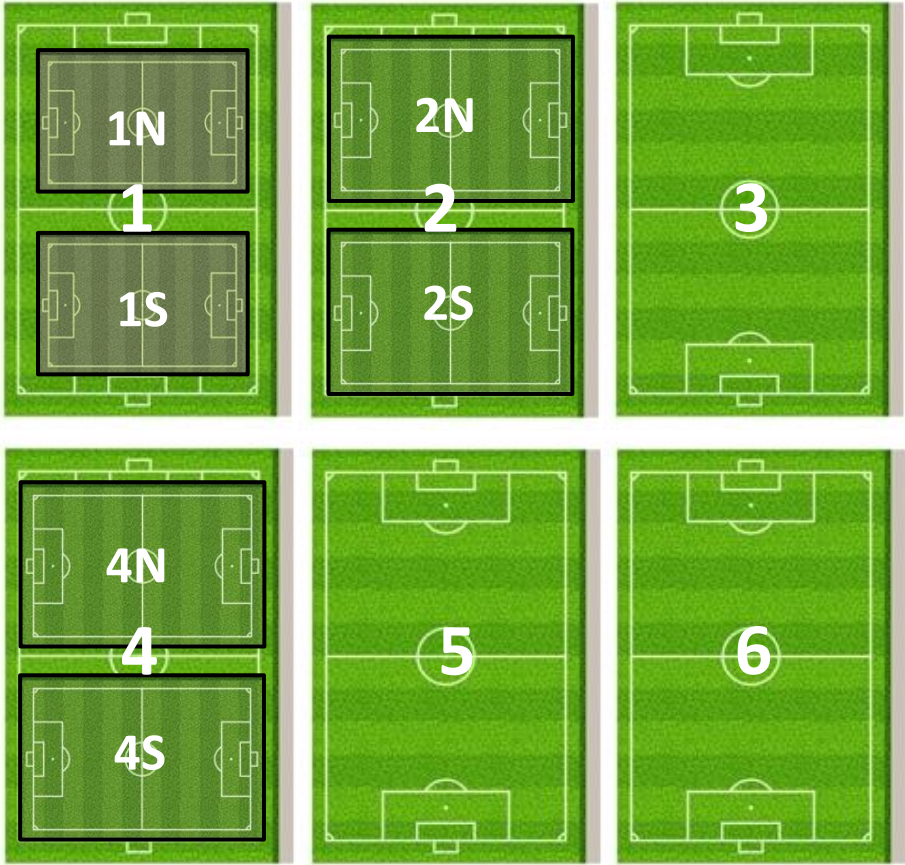

Fairview Soccer Park
[3671 County Road 317, McKinney TX 75069](https://www.google.com/maps/place/3671+County+Road+317,+McKinney+TX+75069)

Field Layout / Numbering Note:
All Full-Sized fields (11v11) are convertible to small-sided fields. When playing 7v7 or 9v9, the fields will be laid out and numbered like Field #6 above (North & South)