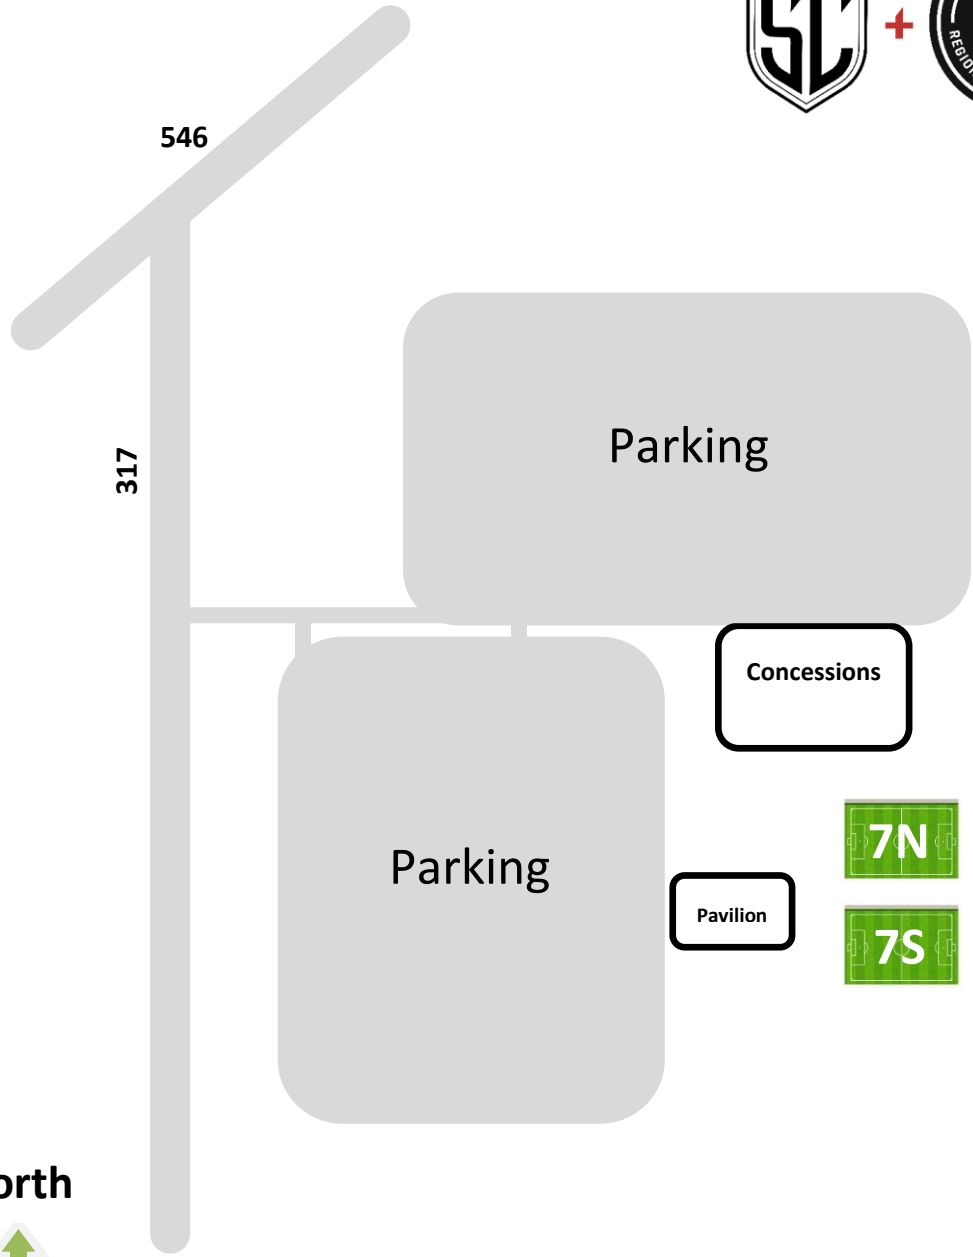

Fairview Soccer Park
[3671 County Road 317, McKinney TX 75069](https://www.google.com/maps/place/3671+County+Road+317,+McKinney+TX+75069)

Field Layout / Numbering Note:
All Full-Sized fields (11v11) are convertible to small-sided fields. When playing 7v7 or 9v9, the fields will be laid out and numbered like Field #6 above (North & South)