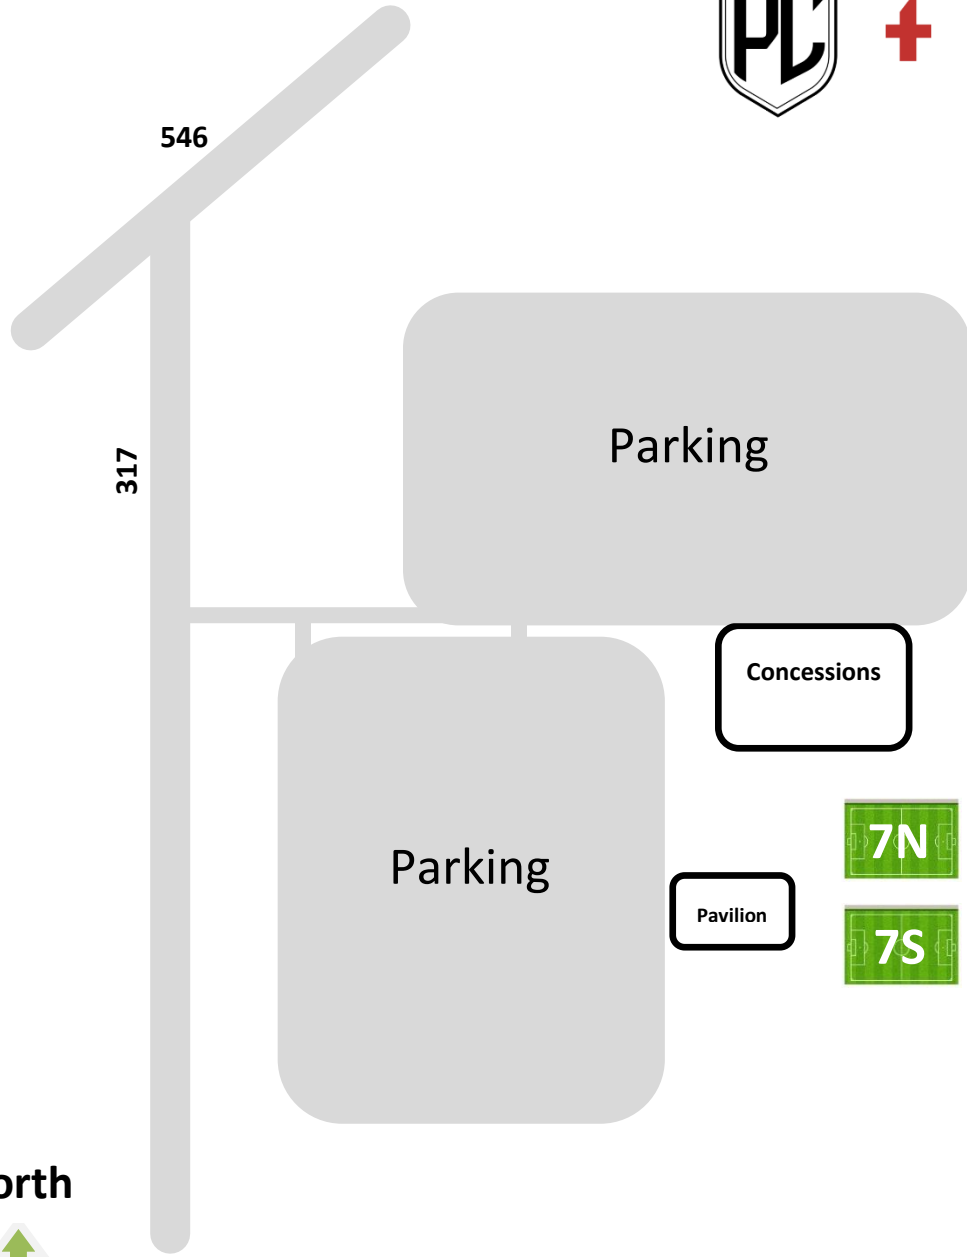

Fairview Soccer Park
[3671 County Road 317, McKinney TX 75069](https://www.google.com/maps/place/3671+County+Road+317,+McKinney+TX+75069)

North

Field Layout / Numbering Note:
All Full-Sized fields (11v11) are convertible to small-sided fields. When playing 7v7 or 9v9, the fields will be laid out and numbered like Field #6 above (North & South)