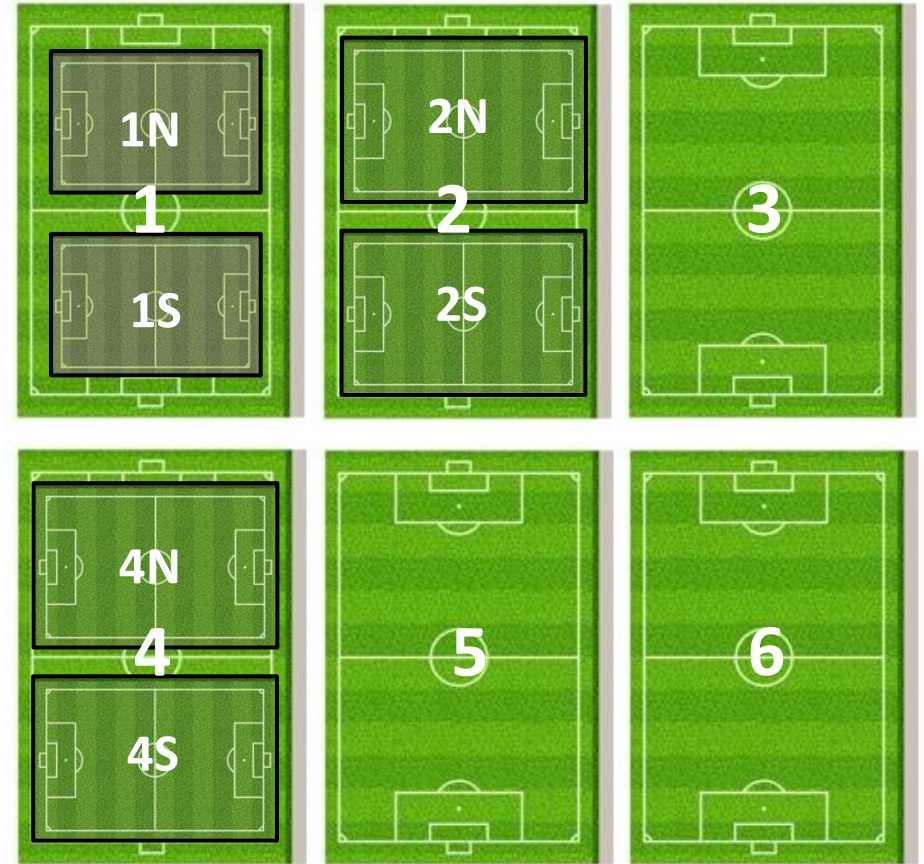

Fairview Soccer Park
[3671 County Road 317, McKinney TX 75069](https://www.google.com/maps/place/3671+County+Road+317,+McKinney+TX+75069)

North

Field Layout / Numbering Note:
All Full-Sized fields (11v11) are convertible to small-sided fields. When playing 7v7 or 9v9, the fields will be laid out and numbered like Field #6 above (North & South)