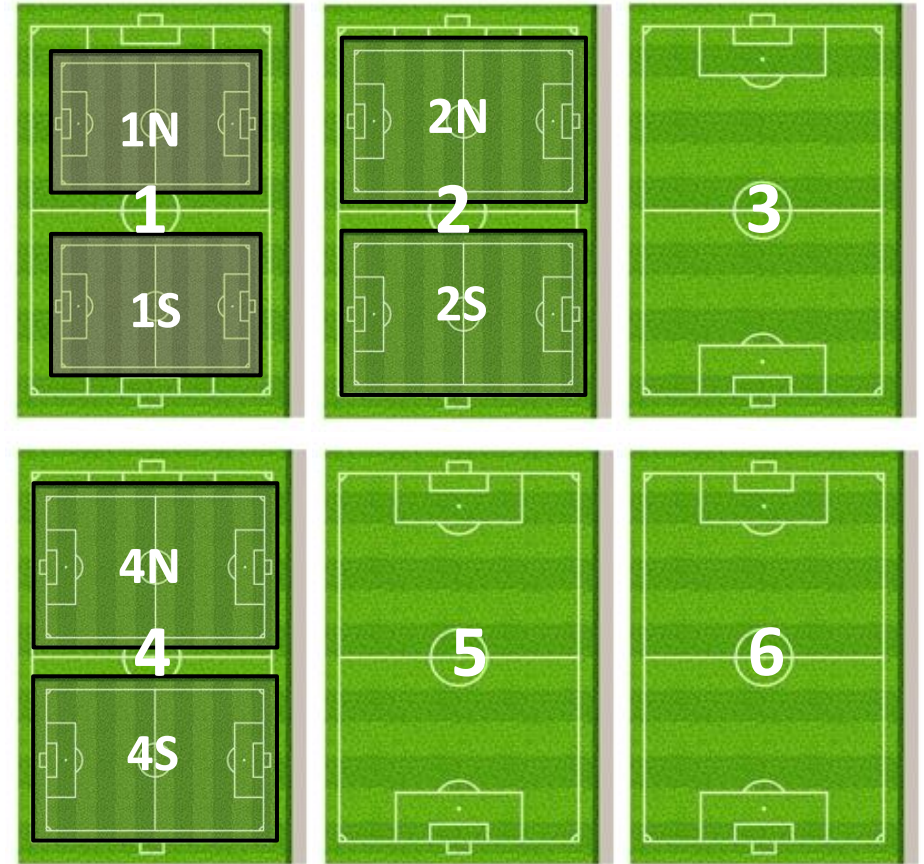

Fairview Soccer Park
[3671 County Road 317, McKinney TX 75069](https://www.google.com/maps/place/3671+County+Road+317,+McKinney+TX+75069)

Field Layout / Numbering Note:
All Full-Sized fields (11v11) are convertible to small-sided fields. When playing 7v7 or 9v9, the fields will be laid out and numbered like Field #6 above (North & South)

North