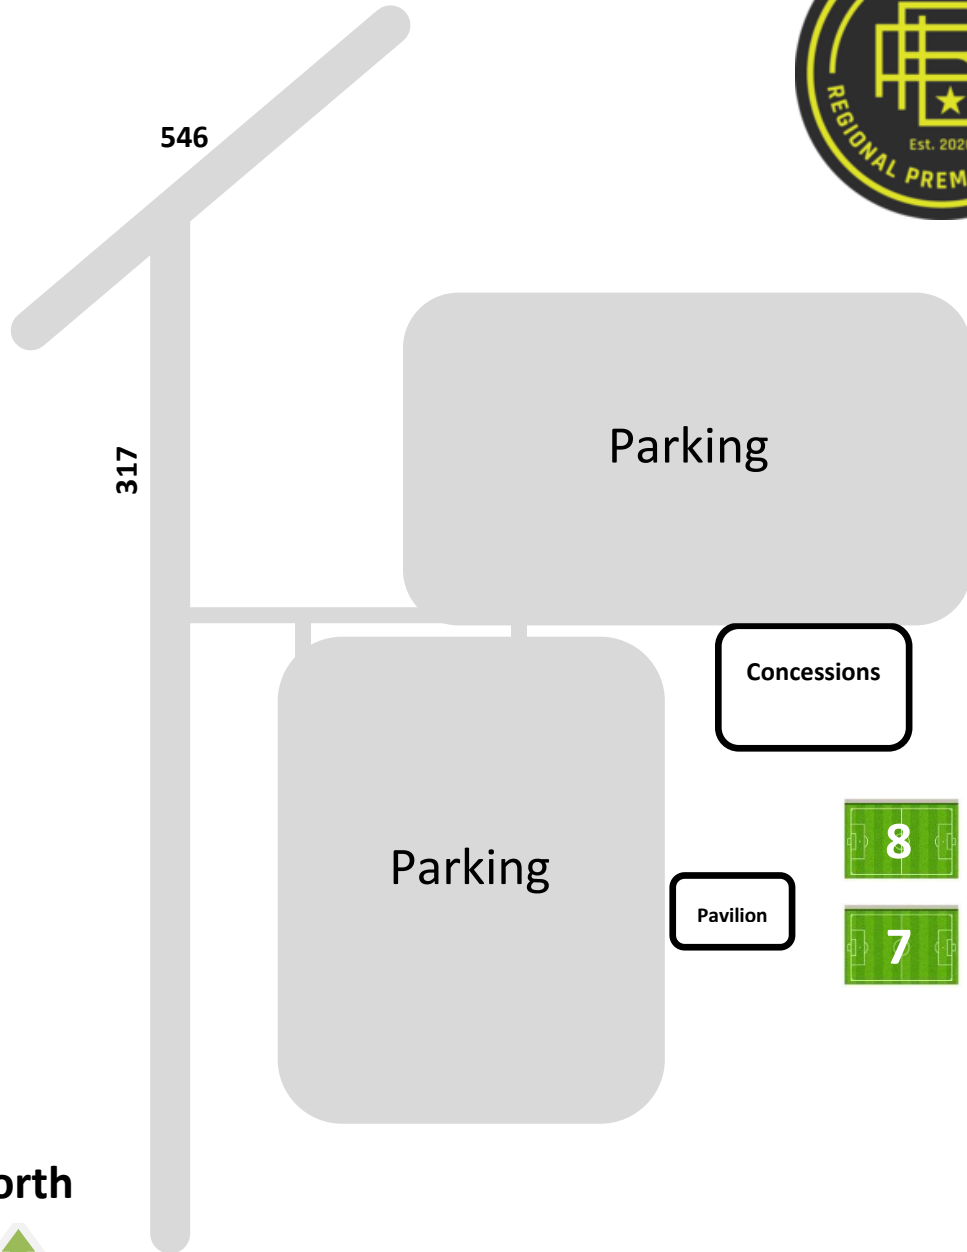

Fairview Soccer Park
[3671 County Road 317, McKinney TX 75069](https://www.google.com/maps/place/3671+County+Road+317,+McKinney+TX+75069)

Field Layout / Numbering Note:
All Full-Sized fields (11v11) are convertible to small-sided fields. When playing 7v7 or 9v9, the fields will be laid out and numbered like Field #6 above (North & South)

North