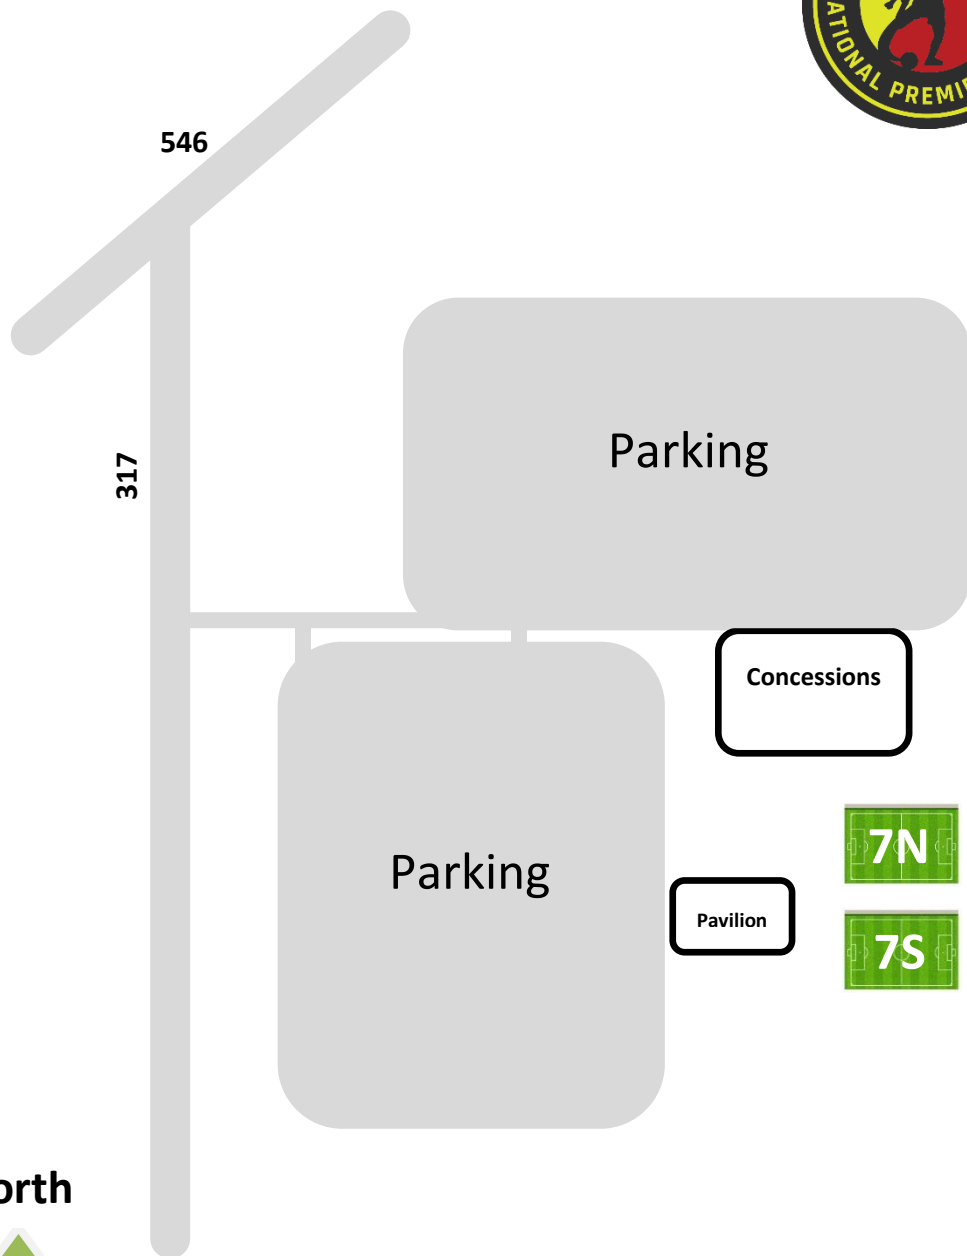

Fairview Soccer Park
[3671 County Road 317, McKinney TX 75069](https://www.google.com/maps/place/3671+County+Road+317,+McKinney+TX+75069)

North

Field Layout / Numbering Note:
All Full-Sized fields (11v11) are convertible to small-sided fields. When playing 7v7 or 9v9, the fields will be laid out and numbered like Field #6 above (North & South)