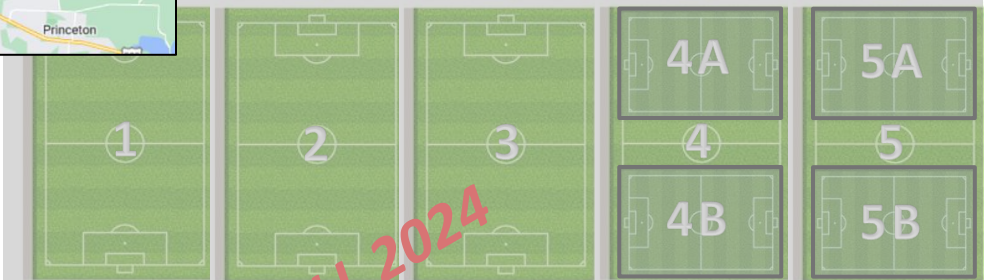

Z-Plex FORD Sports Village
[4220 E Melissa Rd, Melissa, TX 75454](https://www.zplex.com/locations/ford)

FALL 2024

TAG Tennis Center

North

Parking

Parking