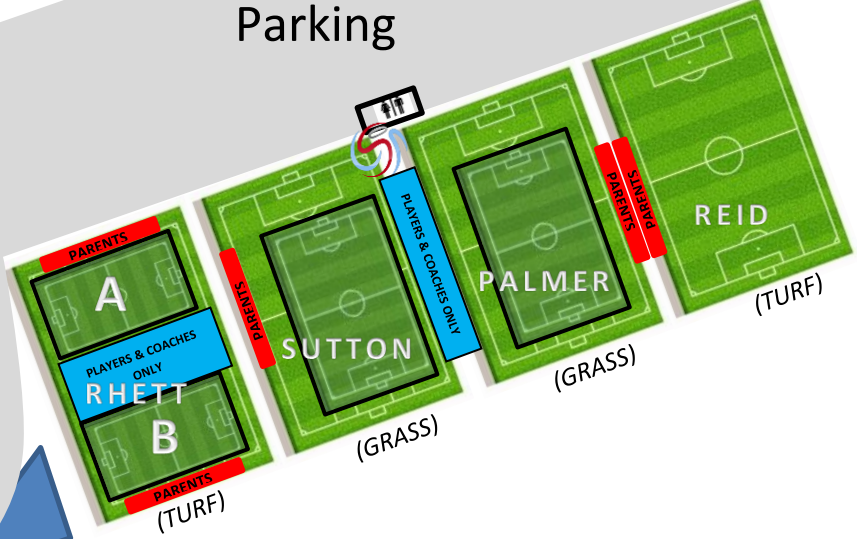

PARENTS

A

PLAYERS & COACHES ONLY

RHETT

PARENTS

B

(TURF)

PARENTS

SUTTON

(GRASS)

PALMER

(GRASS)

PARENTS

REID

(TURF)

*PLEASE NOTE:
The City of Melissa will be charging $5.00 per car (per day) for parking at the facility.

*ALL Fields with small-sided field markings also convert to 11v11

E. Melissa Rd