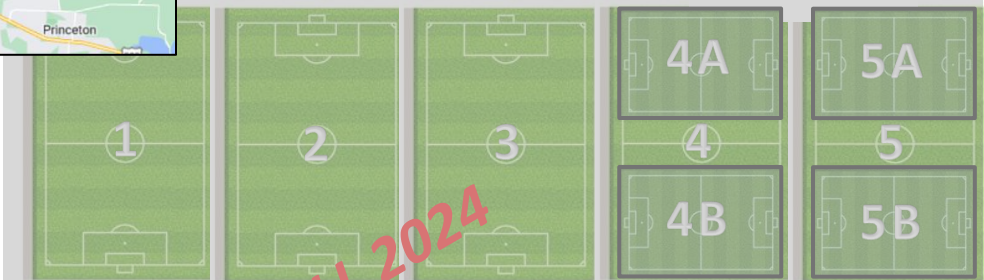

Z-Plex FORD Sports Village
[4220 E Melissa Rd, Melissa, TX 75454](https://www.zplex.com/4220-E-Melissa-Rd-Melissa-TX-75454)

HMV 121

FALL 2024

TAG Tennis Center

***PLEASE NOTE:**
The City of Melissa will be charging \$5.00 per car (per day) for parking at the facility.

**ALL Fields with small-sided field markings also convert to 11v11*

E. Melissa Rd