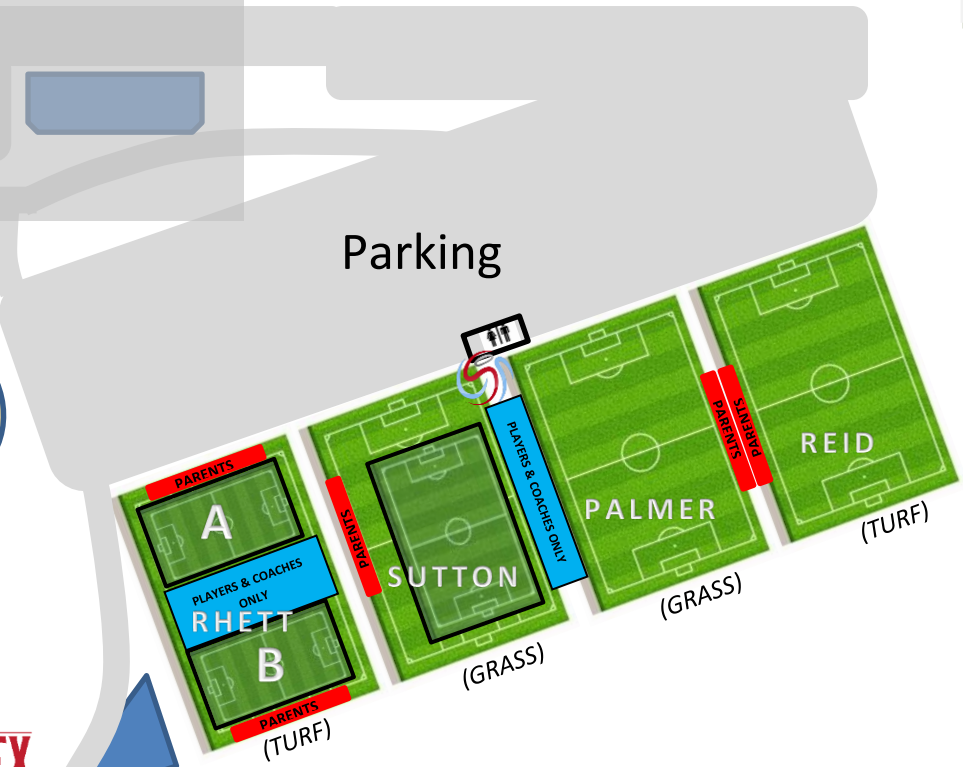

Z-Plex FORD Sports Village
[4220 E Melissa Rd, Melissa, TX 75454](https://www.zplex.com/4220-E-Melissa-Rd-Melissa-TX-75454)

HMV 121

FALL 2024

TAG Tennis Center

***PLEASE NOTE:**
The City of Melissa will be charging \$5.00 per car (per day) for parking at the facility.

**ALL Fields with small-sided field markings also convert to 11v11*

E. Melissa Rd