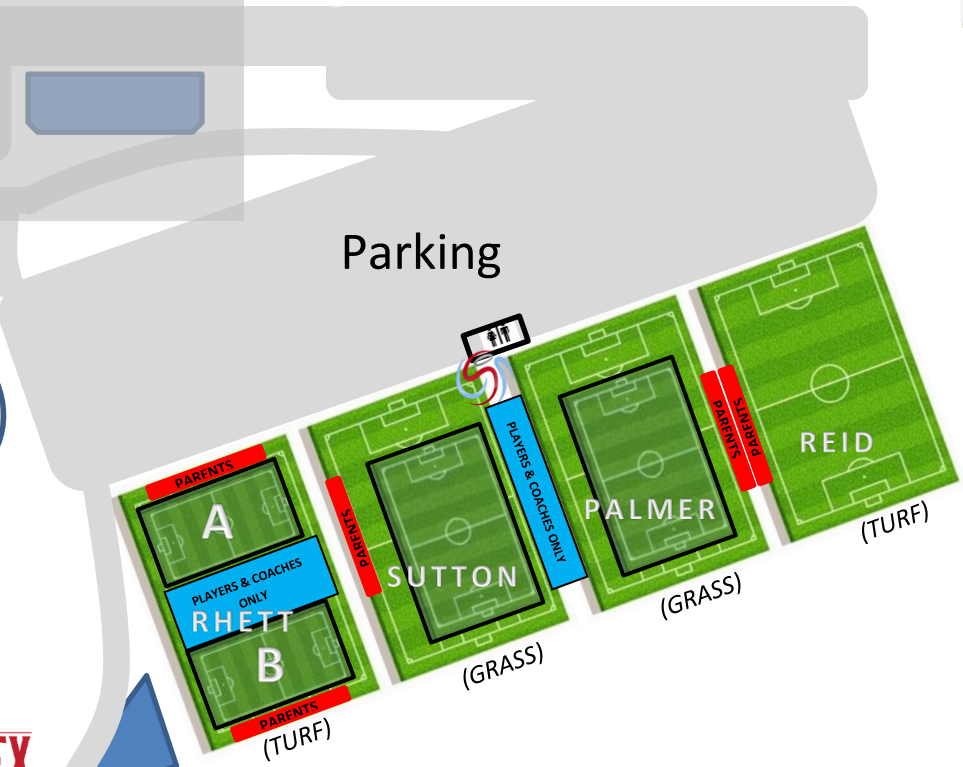

**Z-Plex FORD Sports Village**  
[4220 E Melissa Rd, Melissa, TX 75454](https://www.zplex.com/4220-E-Melissa-Rd-Melissa-TX-75454)

**FALL 2024**

TAG Tennis Center

HWY 121

Parking

**\*PLEASE NOTE:**  
The City of Melissa will be charging \$5.00 per car (per day) for parking at the facility.

*\*ALL Fields with small-sided field markings also convert to 11v11*

E. Melissa Rd