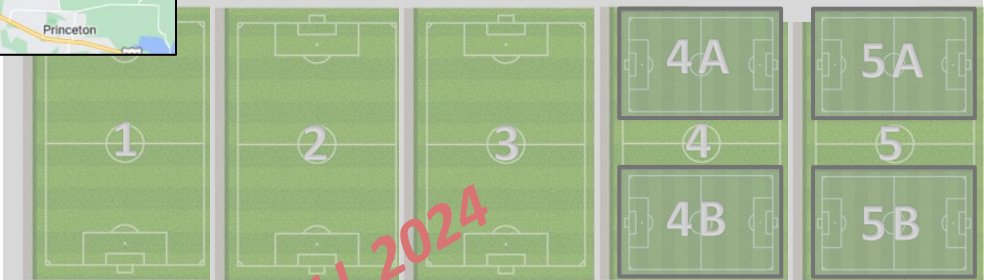

**Z-Plex FORD Sports Village**  
[4220 E Melissa Rd, Melissa, TX 75454](https://www.zplex.com/4220-E-Melissa-Rd-Melissa-TX-75454)

**FALL 2024**

TAG Tennis Center

HWY 121

Parking

**\*PLEASE NOTE:**  
The City of Melissa will be charging \$5.00 per car (per day) for parking at the facility.

*\*ALL Fields with small-sided field markings also convert to 11v11*

E. Melissa Rd