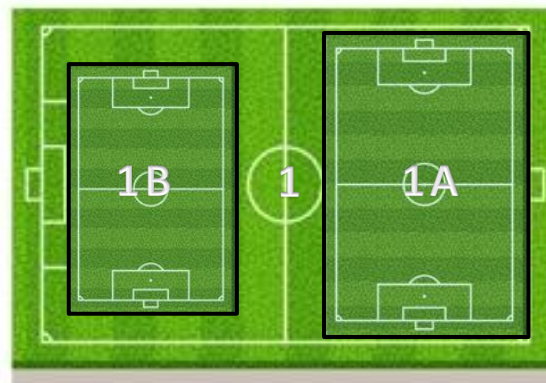

### Texas Spurs Park

[2005 Estates Pkwy, Allen, TX 75002](#)

Estates Pkwy

75 – Central Expwy.

**Field Layout / Numbering Note:**  
The Full-Sized field (11v11) is convertible to small-sided fields. When playing 7v7 or 9v9, the fields will be laid out and numbered like Field #1 above (A & B)