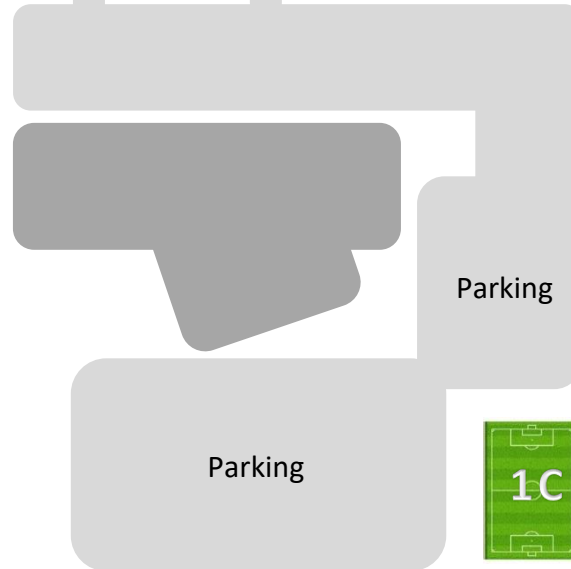

### Texas Spurs Park

[2005 Estates Pkwy, Allen, TX 75002](#)

Estates Pkwy

75 – Central Expwy.

**Field Layout / Numbering Note:**  
The Full-Sized field (11v11) is convertible to small-sided fields. When playing 7v7 or 9v9, the fields will be laid out and numbered like Field #1 above (A & B)