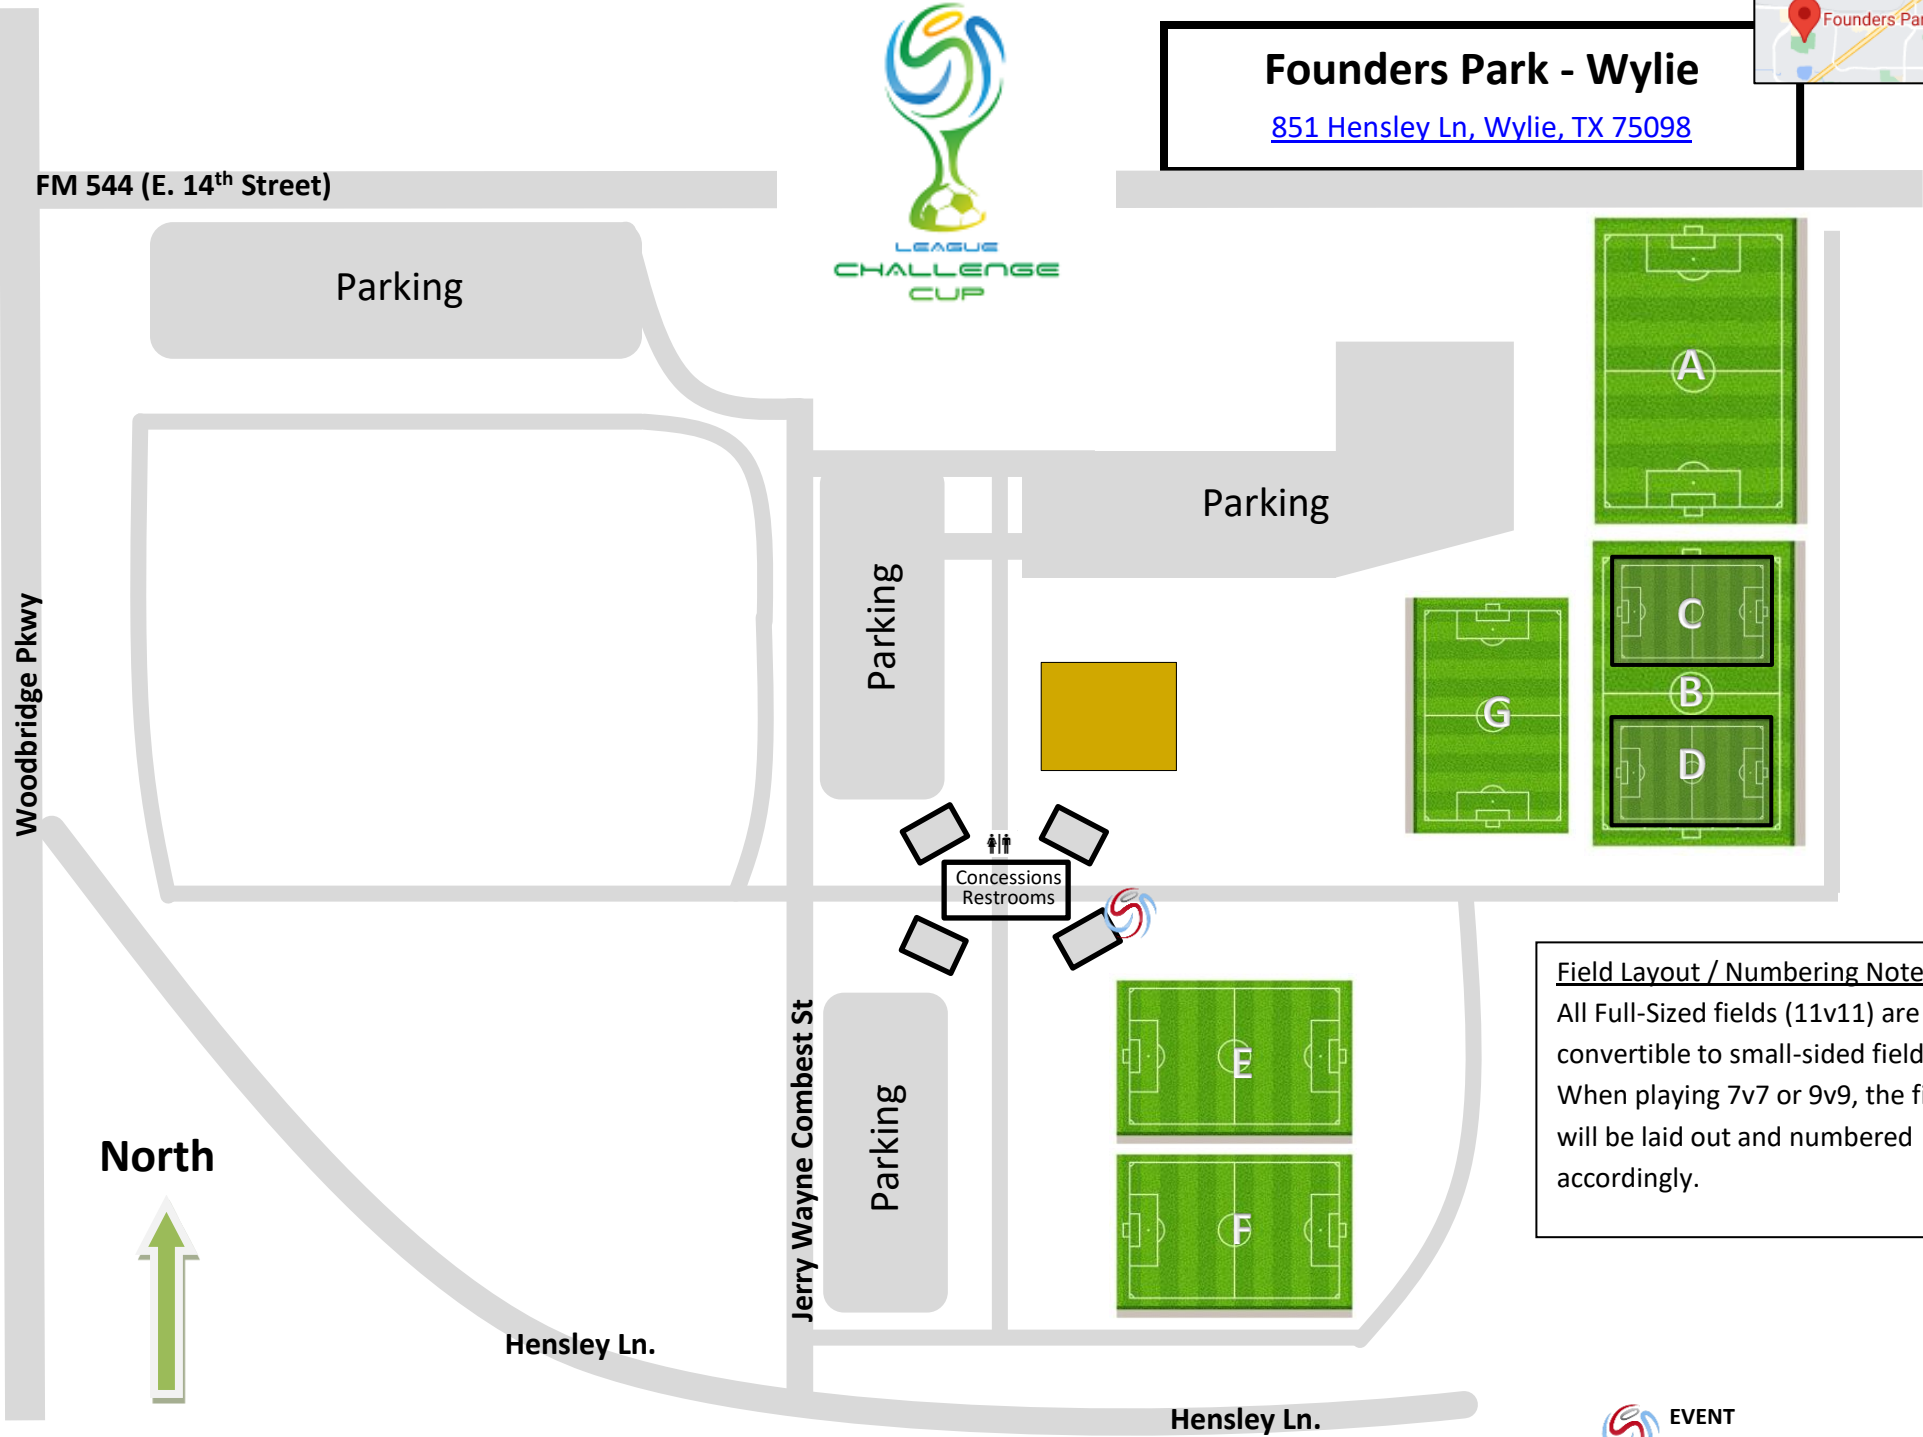

**Founders Park - Wylie**  
[851 Hensley Ln, Wylie, TX 75098](https://www.google.com/maps/place/851+Hensley+Ln,+Wylie,+TX+75098)

**Field Layout / Numbering Note:**  
All Full-Sized fields (11v11) are convertible to small-sided fields. When playing 7v7 or 9v9, the fields will be laid out and numbered accordingly.