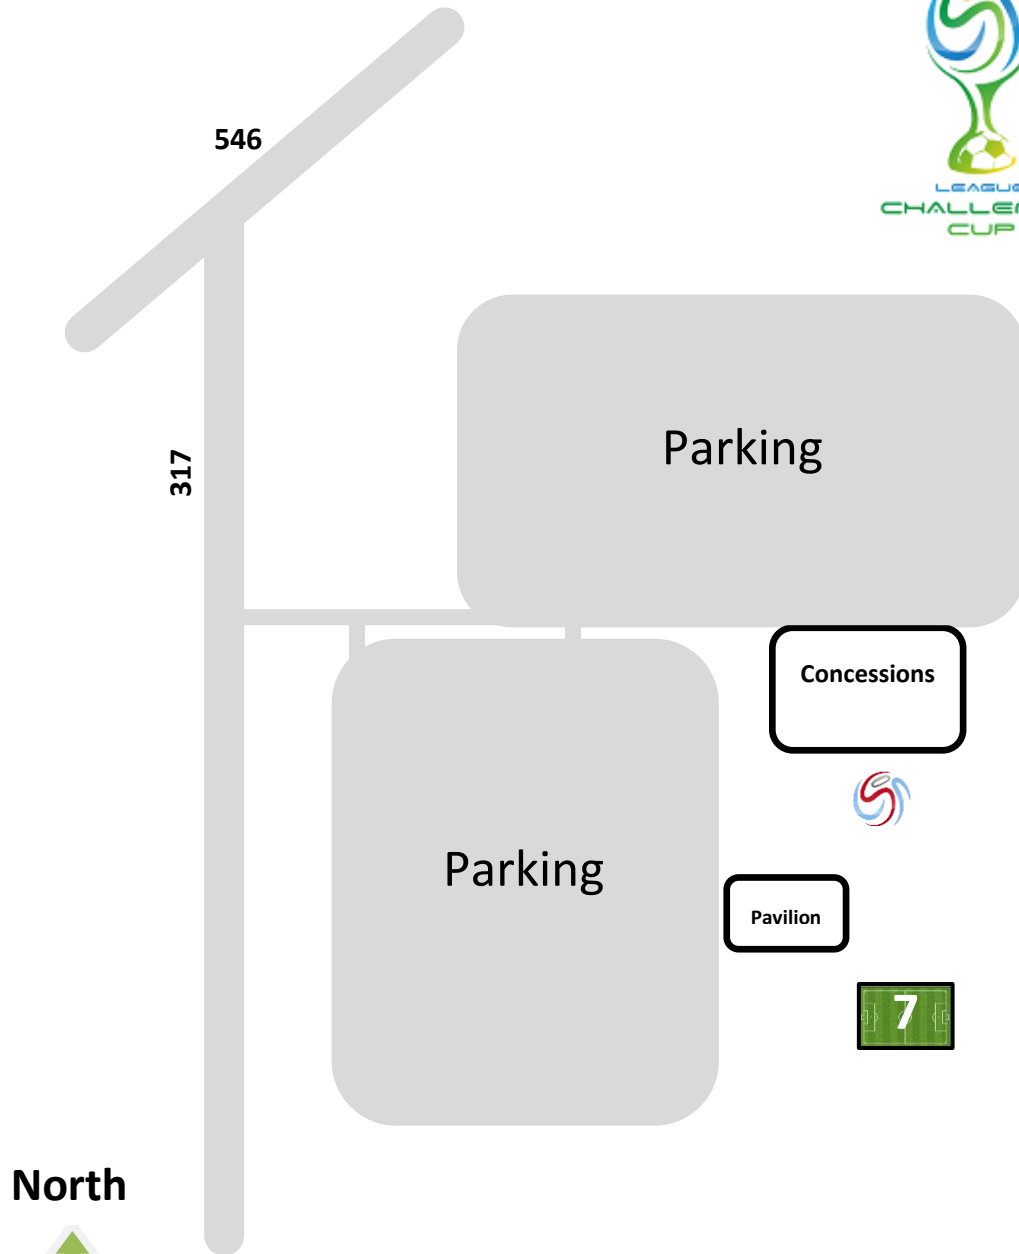

**Fairview Soccer Park**  
[3671 County Road 317, McKinney TX 75069](https://www.google.com/maps/place/3671+County+Road+317,+McKinney+TX+75069)

North

**Field Layout / Numbering Note:**  
All Full-Sized fields (11v11) are convertible to small-sided fields. When playing 7v7 or 9v9, the fields will be laid out and numbered like Field #6 above (North & South)