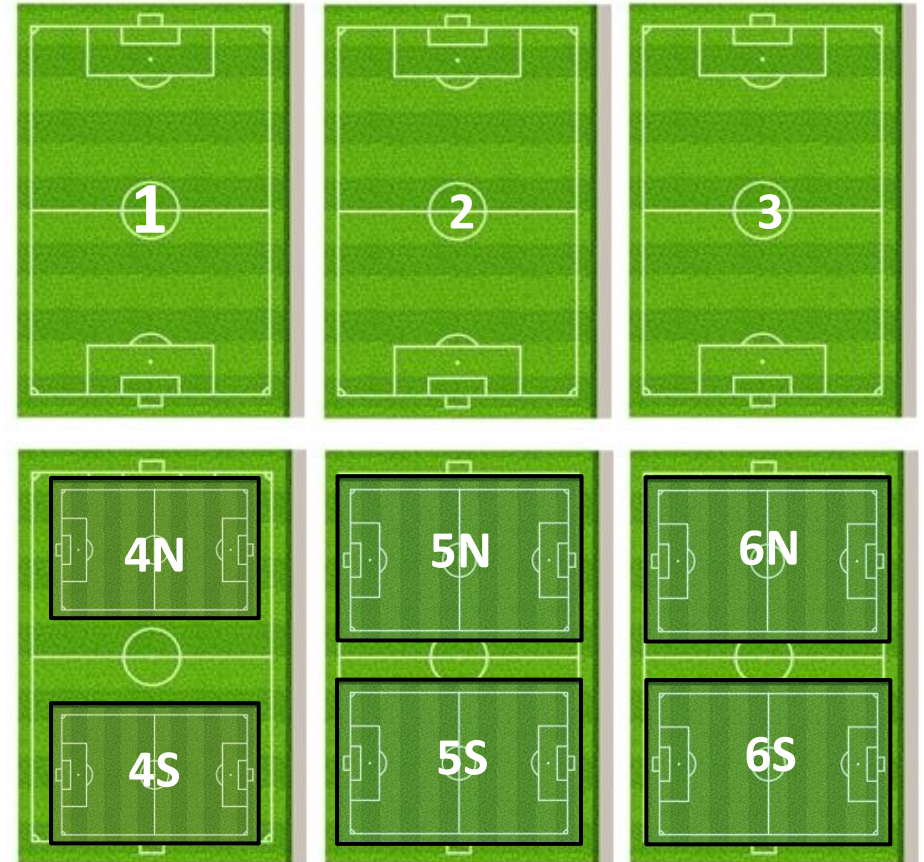

**Fairview Soccer Park**  
[3671 County Road 317, McKinney TX 75069](https://www.google.com/maps/place/3671+County+Road+317,+McKinney+TX+75069)

North

**Field Layout / Numbering Note:**  
All Full-Sized fields (11v11) are convertible to small-sided fields. When playing 7v7 or 9v9, the fields will be laid out and numbered like Field #6 above (North & South)