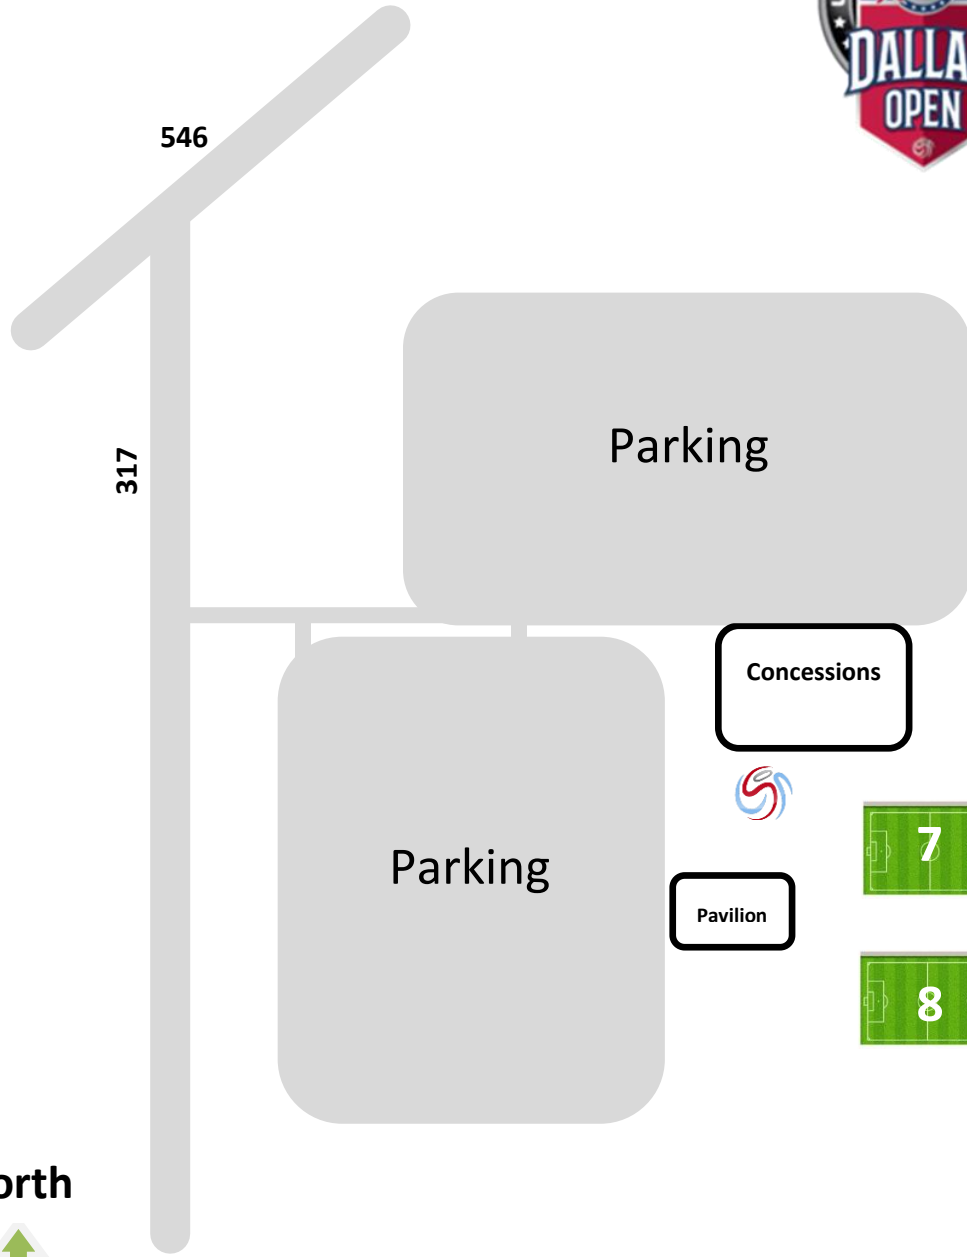

Fairview Soccer Park
[3671 County Road 317, McKinney TX 75069](https://www.google.com/maps/place/3671+County+Road+317,+McKinney+TX+75069)

Field Layout / Numbering Note:
All Full-Sized fields (11v11) are convertible to small-sided fields. When playing 7v7 or 9v9, the fields will be laid out and numbered like Field #6 above (North & South)