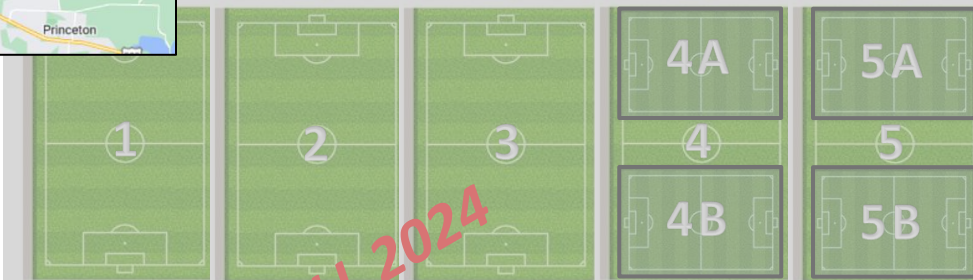

Z-Plex FORD Sports Village

[4220 E Melissa Rd, Melissa, TX 75454](https://www.zplex.com/4220-E-Melissa-Rd-Melissa-TX-75454)

FALL 2024

TAG Tennis Center

THE DeagOut SPORTS GRILL @ The Z-Plex

HMV 121

***PLEASE NOTE:**
The City of Melissa will be charging \$5.00 per car (per day) for parking at the facility.

**ALL Fields with small-sided field markings also convert to 11v11*

E. Melissa Rd