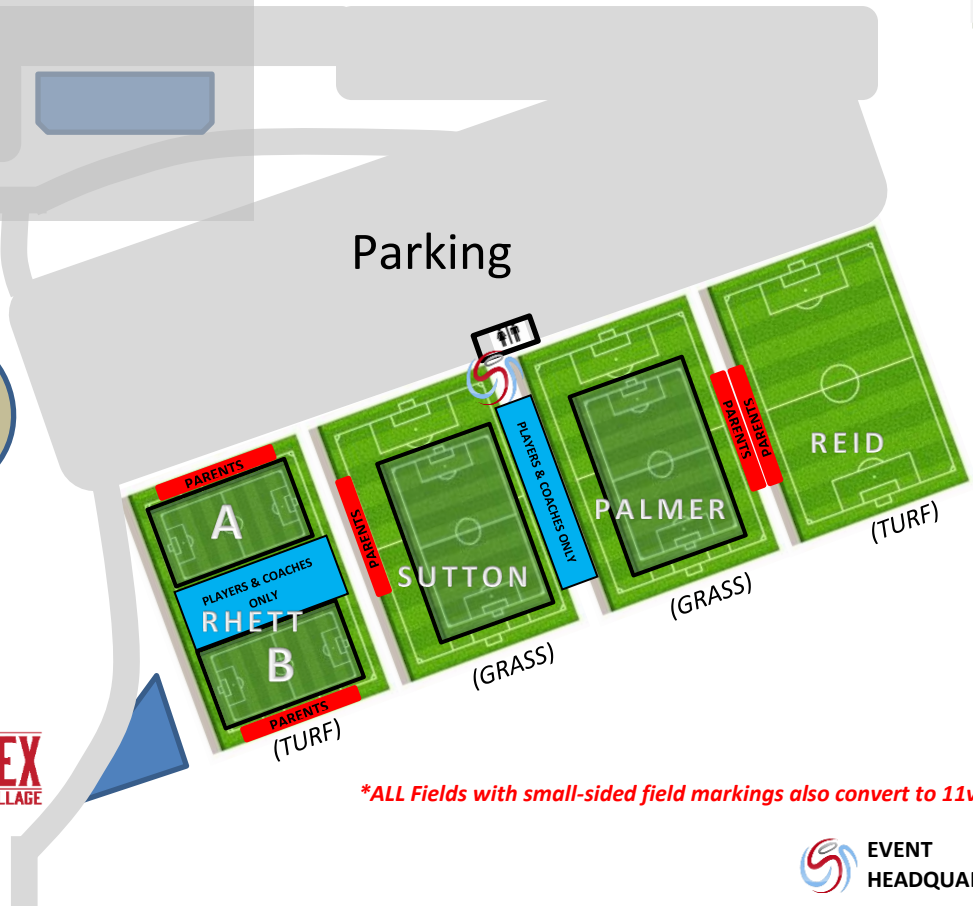

Z-Plex FORD Sports Village

[4220 E Melissa Rd, Melissa, TX 75454](https://www.zplex.com/4220-E-Melissa-Rd-Melissa-TX-75454)

FALL 2024

TAG Tennis Center

THE DeagOut SPORTS GRILL @ The Z-Plex

HMV 121

***PLEASE NOTE:**
The City of Melissa will be charging \$5.00 per car (per day) for parking at the facility.

**ALL Fields with small-sided field markings also convert to 11v11*

E. Melissa Rd