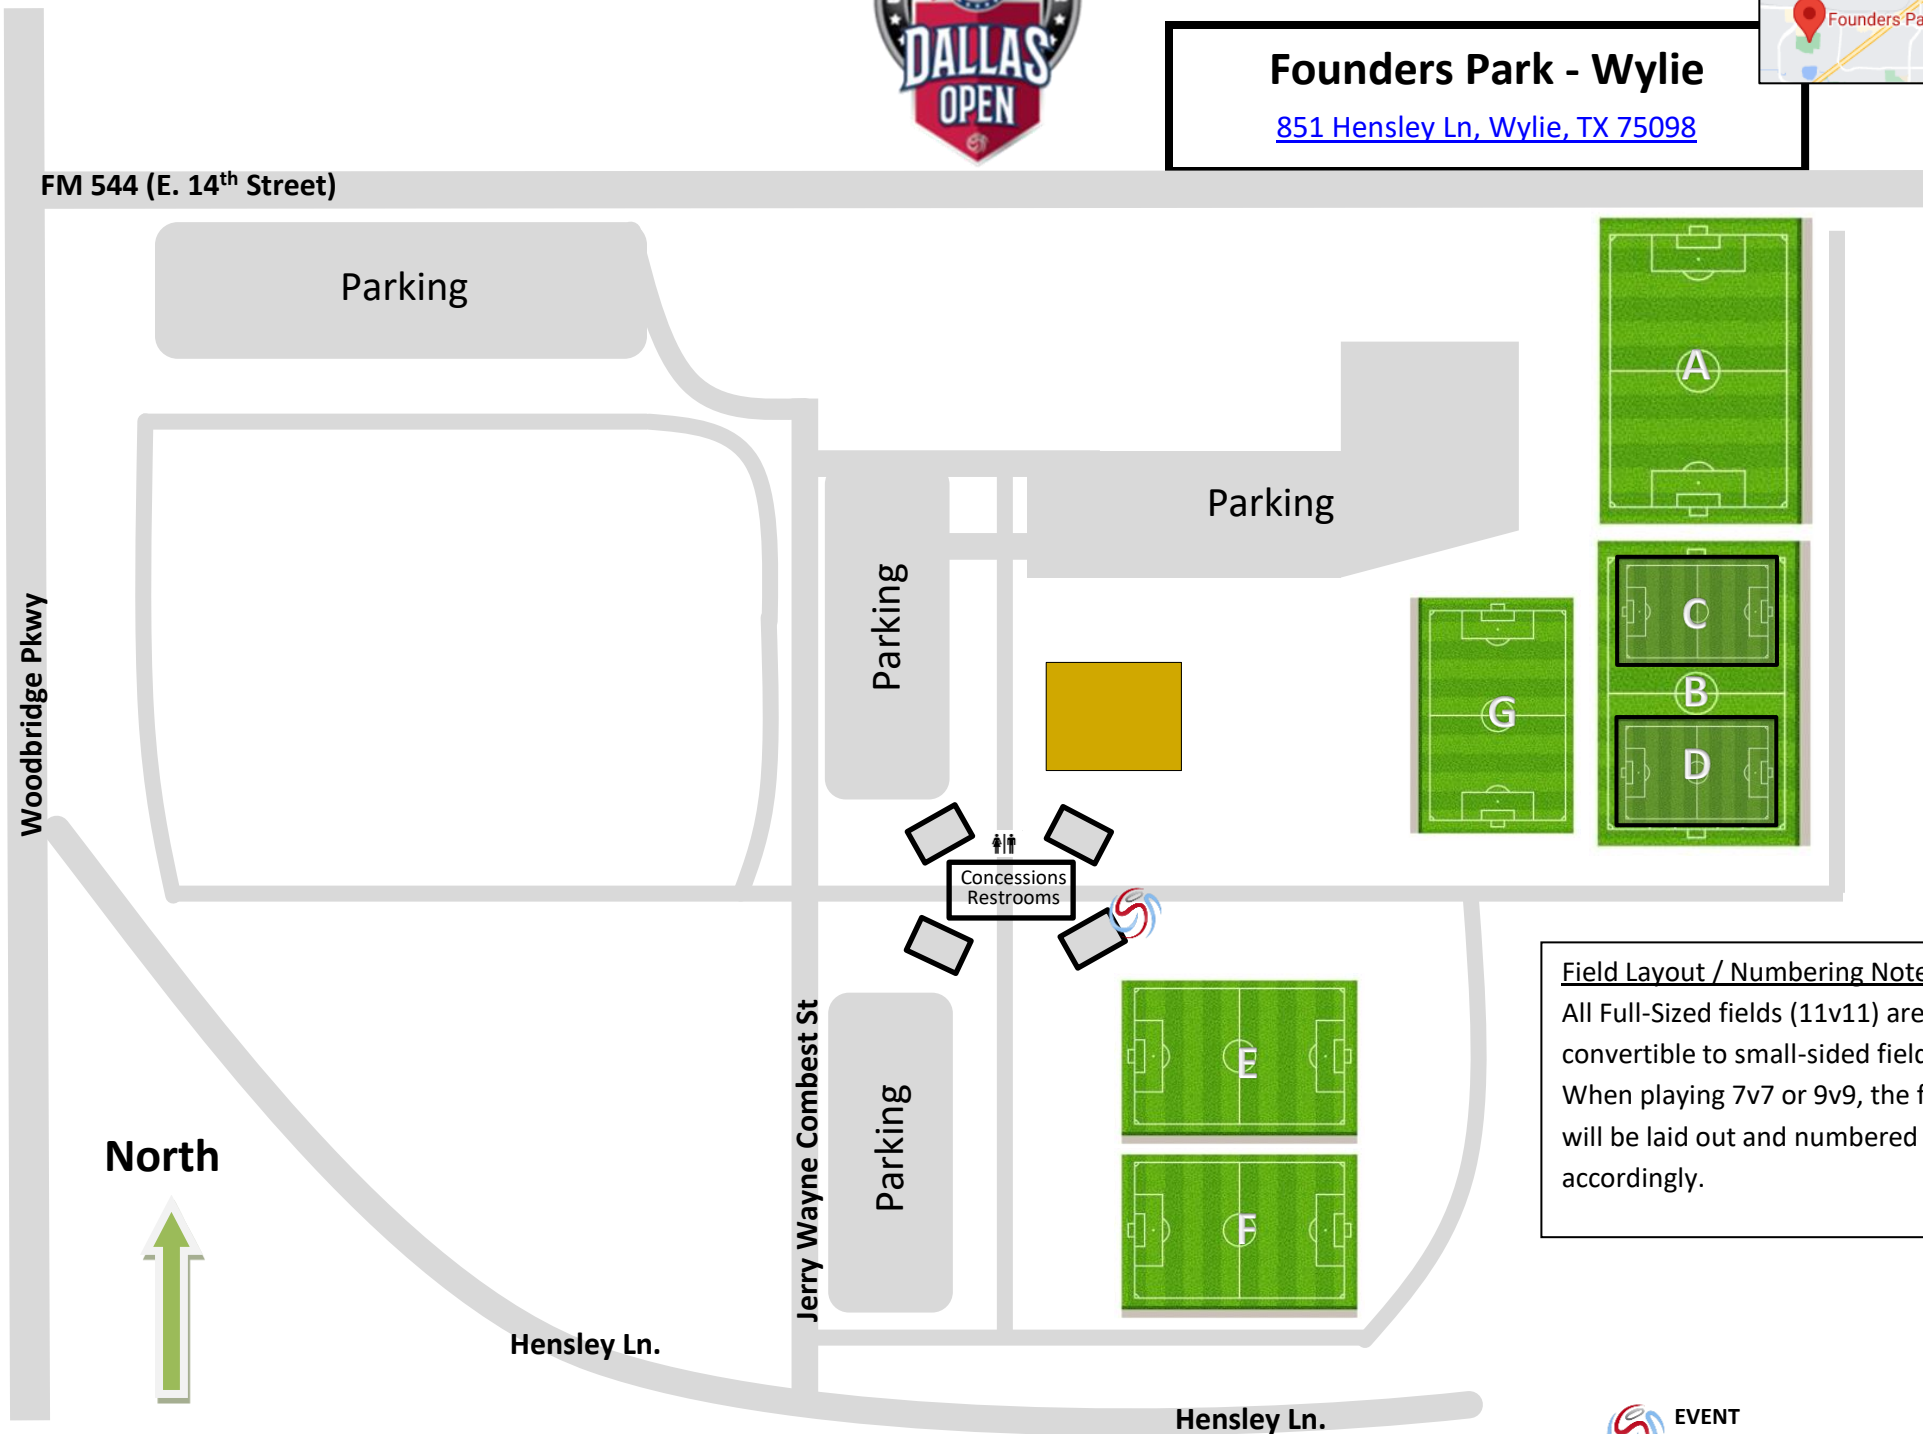

**Founders Park - Wylie**  
[851 Hensley Ln, Wylie, TX 75098](https://www.google.com/maps/place/851+Hensley+Ln,+Wylie,+TX+75098)

**Field Layout / Numbering Note:**  
All Full-Sized fields (11v11) are convertible to small-sided fields. When playing 7v7 or 9v9, the fields will be laid out and numbered accordingly.